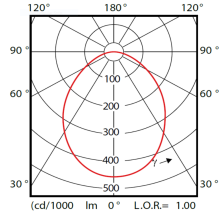

Light Distribution

Operating and Electrical

Input Voltage 220-240V

Wattage 11.30W

Controls and Dimming

Dimmable No

Mechanical and Housing

Length 81.50mm

Width 81.50mm

Height 21.60mm