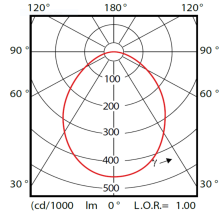

Light Distribution

Operating and Electrical

Input Voltage 220-240V

Wattage 21.70W

Controls and Dimming

Dimmable No

Mechanical and Housing

Length 81.50mm

Width 81.50mm

Height 21.60mm