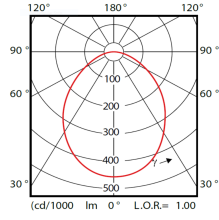

Light Distribution

Operating and Electrical

Input Voltage 220-240V

Wattage 21.30W

Controls and Dimming

Dimmable No

Mechanical and Housing

Length 81.50mm

Width 81.50mm

Height 21.60mm