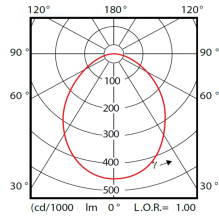

Light Technical

| | |
|----------------|---------|
| Lumen | 2,020lm |
| Lumen efficacy | 94lm/W |
| CCT | 6,500K |
| CRI | 80 |
| SDCM | 3 |

Light Distribution

Operating and Electrical

Input Voltage 220-240V

Wattage 21.30W

Controls and Dimming

Dimmable No

Mechanical and Housing

Length 81.50mm

Width 81.50mm

Height 21.60mm