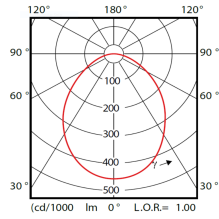

Light Distribution

Operating and Electrical

Input Voltage 220-240V

Wattage 31W

Controls and Dimming

Dimmable No

Mechanical and Housing

Length 81.50mm

Width 81.50mm

Height 21.60mm