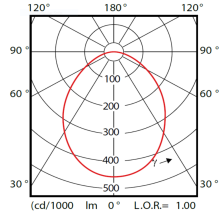

Light Distribution

Operating and Electrical

Input Voltage 220-240V

Wattage 31W

Controls and Dimming

Dimmable No

Mechanical and Housing

Length 81.50mm

Width 81.50mm

Height 21.60mm