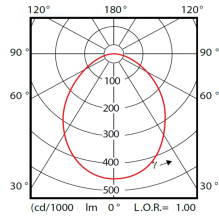

Light Technical

| | |
|----------------|---------|
| Lumen | 2,956lm |
| Lumen efficacy | 95lm/W |
| CCT | 6,500K |
| CRI | 80 |
| SDCM | 3 |

Light Distribution

Operating and Electrical

Input Voltage 220-240V