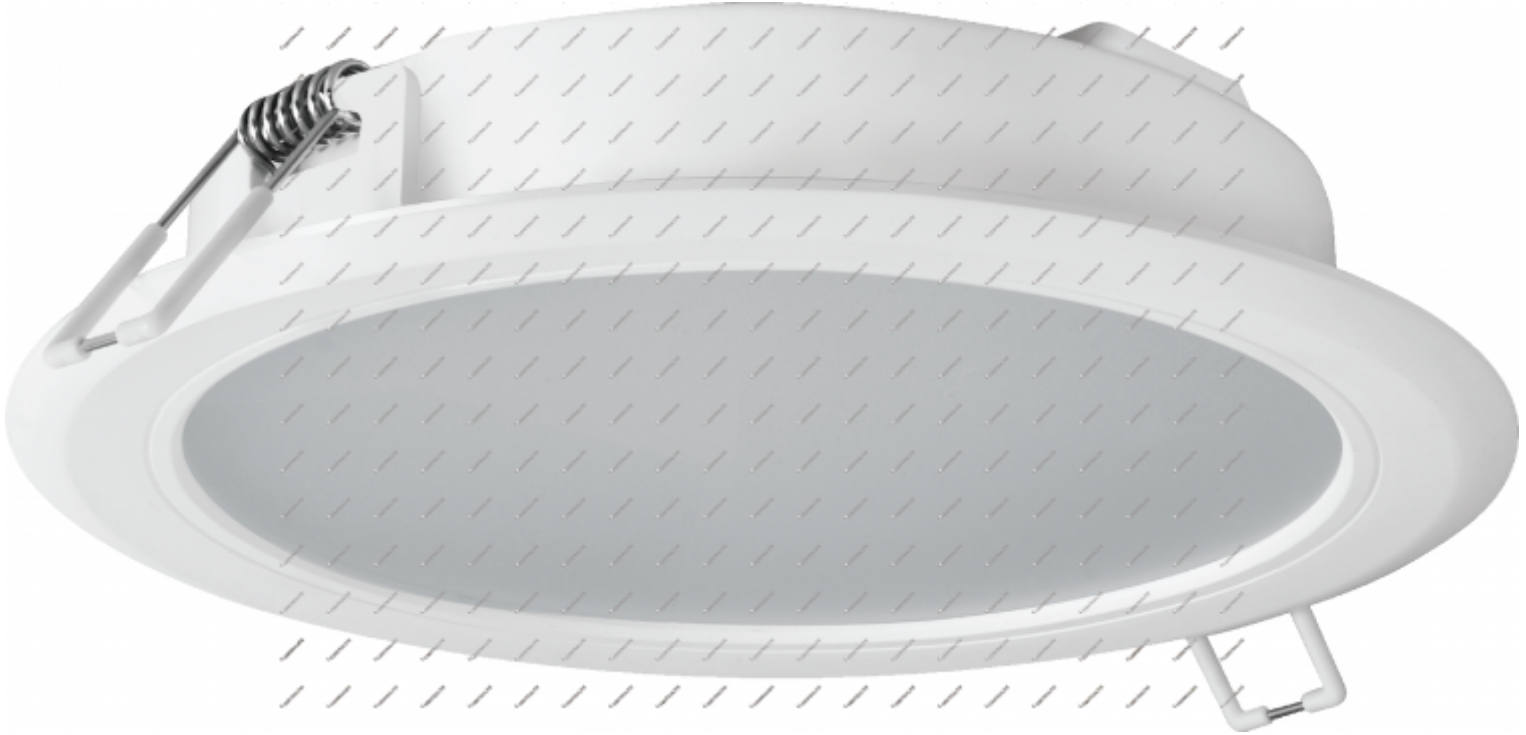

# CertaFlux DLM Slim 2000lm 830 6"

## LED module

### General Information

Code	929001444180
Name	CertaFlux DLM Slim 2000lm 830 6"
Category	LED Module
Brand	PHILIPS
Lifetime	25,000hours

<b>Minimum ambient temperature</b>	-20°C
<b>Maximum ambient temperature</b>	35°C

**Mechanical and Housing**

<b>Diameter</b>	170mm
<b>Height</b>	36mm

<b>Dimension</b>	<p>The technical drawings show three views of the light fixture: a front view with a diameter dimension of 170mm, a side view with a height dimension of 36±2mm and a mounting hole diameter of 31±1mm, and a back view showing the internal components and mounting tabs.</p>
------------------	--