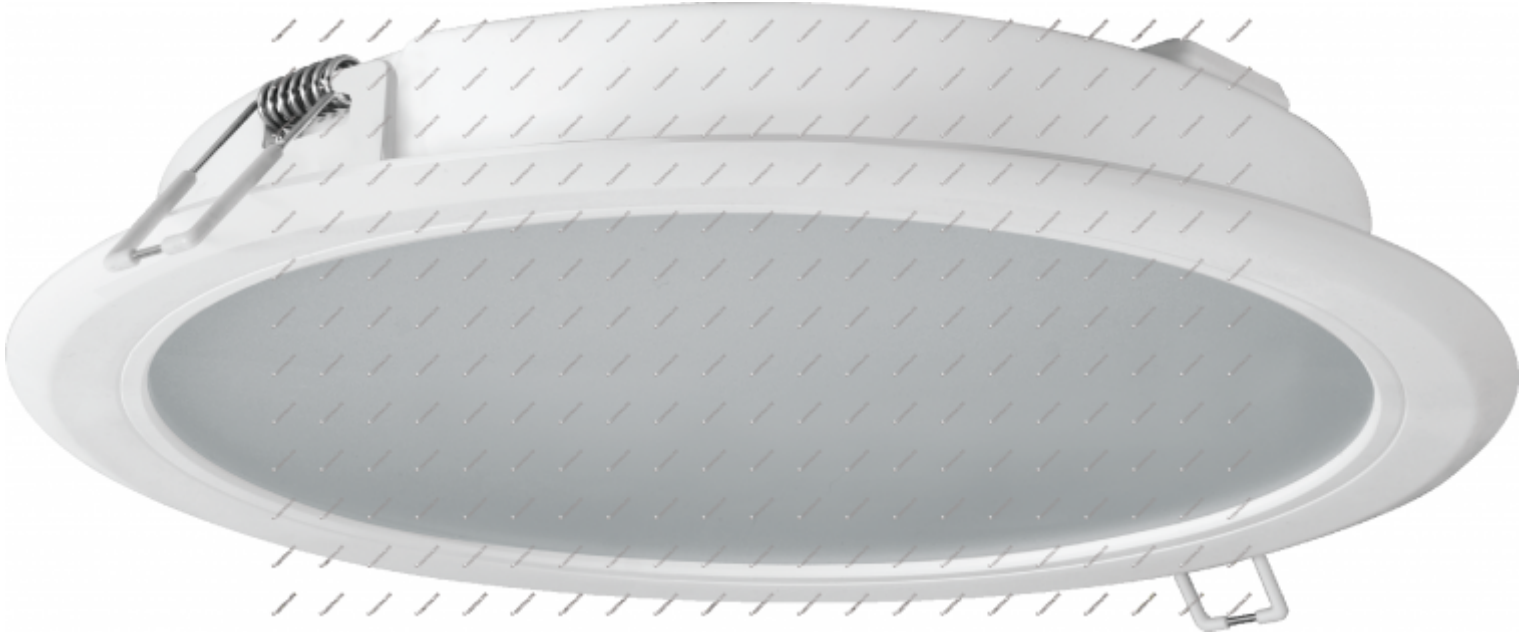

CertaFlux DLM Slim 2000lm 840 8"

LED module

General Information

| | |
|----------|----------------------------------|
| Code | 929001444580 |
| Name | CertaFlux DLM Slim 2000lm 840 8" |
| Category | LED Module |
| Brand | PHILIPS |
| Lifetime | 25,000hours |

Light Technical

| | |
|----------------|---------|
| Lumen | 2,130lm |
| Lumen efficacy | 126lm/W |
| CCT | 4,000K |
| CRI | 80 |
| SDCM | 6 |
| Beam Angle | 110° |

Operating and Electrical

| | |
|----------------------|--------|
| Input Voltage | 33.7V |
| Input Current | 0.30A |
| Wattage | 16.90W |

Temperature

| | |
|------------------------------------|-------|
| Minimum ambient temperature | -20°C |
| Maximum ambient temperature | 35°C |

Mechanical and Housing

| | |
|-----------------|-------|
| Diameter | 223mm |
| Height | 37mm |