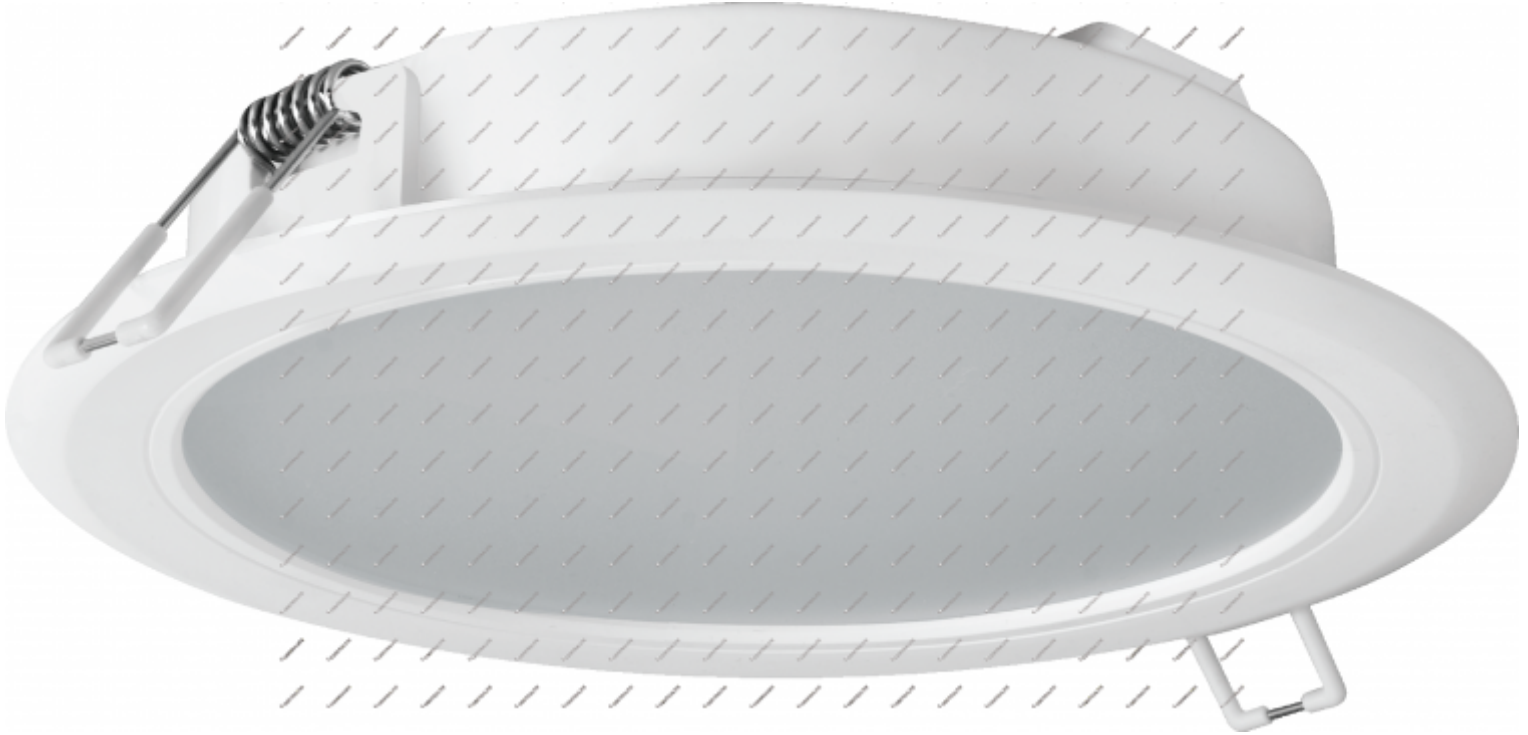

CertaFlux DLM Slim 2000lm 865 6"

LED module

General Information

Code	929001462580
Name	CertaFlux DLM Slim 2000lm 865 6"
Category	LED Module
Brand	PHILIPS
Lifetime	25,000hours

Light Technical

Lumen	2,140lm
Lumen efficacy	104lm/W
CCT	6,500K
CRI	80
SDCM	6
Beam Angle	110°

Operating and Electrical

Input Voltage	34.4V
Input Current	0.30A
Wattage	20.50W

Temperature

Minimum ambient temperature	-20°C
Maximum ambient temperature	35°C

Mechanical and Housing

Diameter	170mm
Height	36mm

Dimension	<p>The technical drawings show three views of the light fixture: a front view with a diameter dimension of 170mm, a side view with a height dimension of 36±2mm and a mounting depth dimension of 31±1mm, and a back view showing the internal components and mounting tabs.</p>
------------------	--