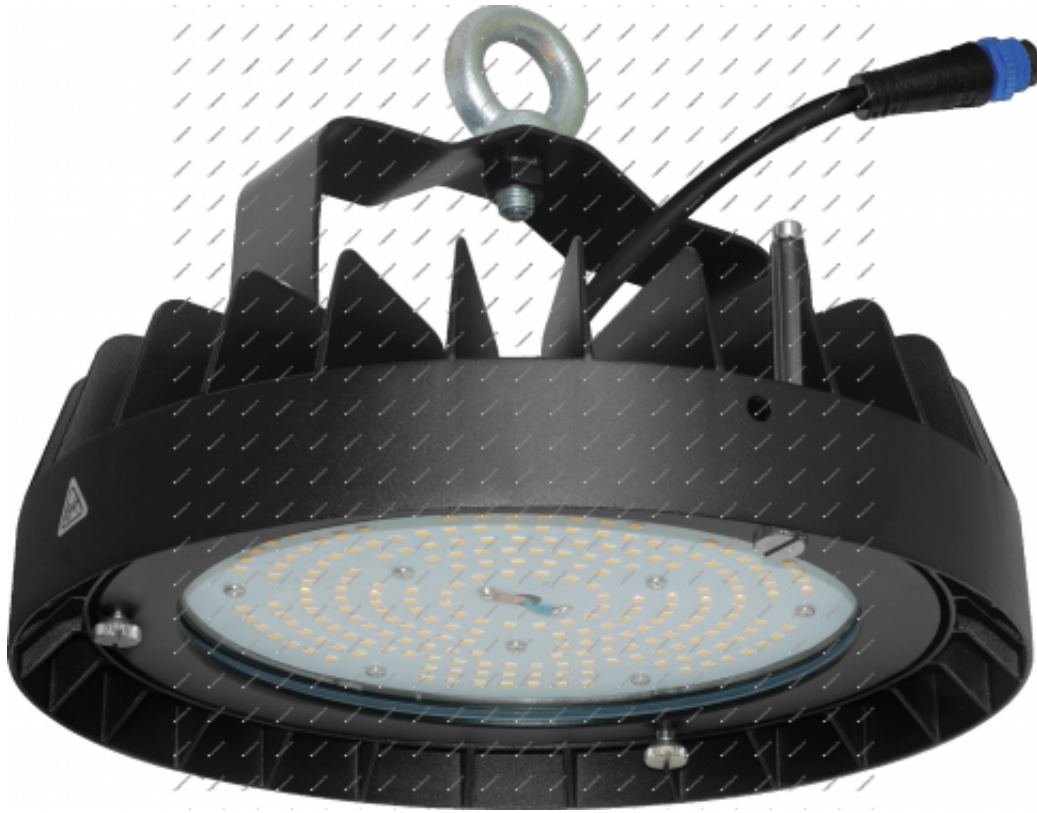

# CertaFlux High Bay Module 10KLM 857

LED module

## General Information

Code	929001465680
Name	CertaFlux High Bay Module 10KLM 857
Category	LED Module
Brand	PHILIPS
Lifetime	30,000hours

## Light Technical

Lumen	10,000lm
Lumen efficacy	120lm/W
CCT	5,700K
CRI	80
Beam Angle	140°

**Operating and Electrical**

<b>Input Voltage</b>	79.3V
<b>Input Current</b>	1.05A
<b>Wattage</b>	83.30W

**Temperature**