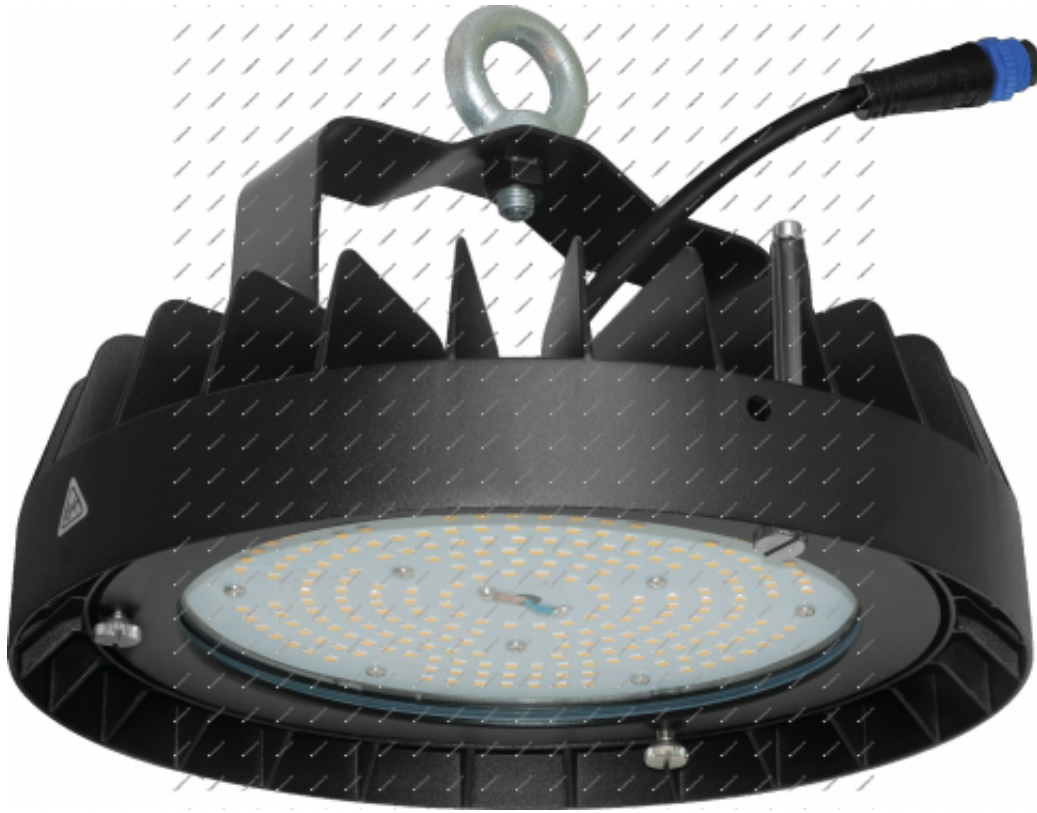

# CertaFlux High Bay Module 15KLM 857

LED module

## General Information

Code	929001465780
Name	CertaFlux High Bay Module 15KLM 857
Category	LED Module
Brand	PHILIPS
Lifetime	30,000hours

## Light Technical

Lumen	15,000lm
Lumen efficacy	120lm/W
CCT	5,700K
CRI	80
Beam Angle	140°

**Operating and Electrical**

<b>Input Voltage</b>	119V
<b>Input Current</b>	1.05A
<b>Wattage</b>	125W

**Temperature**

<b>Minimum ambient temperature</b>	-30°C
<b>Maximum ambient temperature</b>	50°C

**Controls and Dimming**

<b>Dimmable</b>	Yes
-----------------	-----

**Mechanical and Housing**

<b>IP Rating</b>	65
<b>Diameter</b>	210mm
<b>Height</b>	187mm