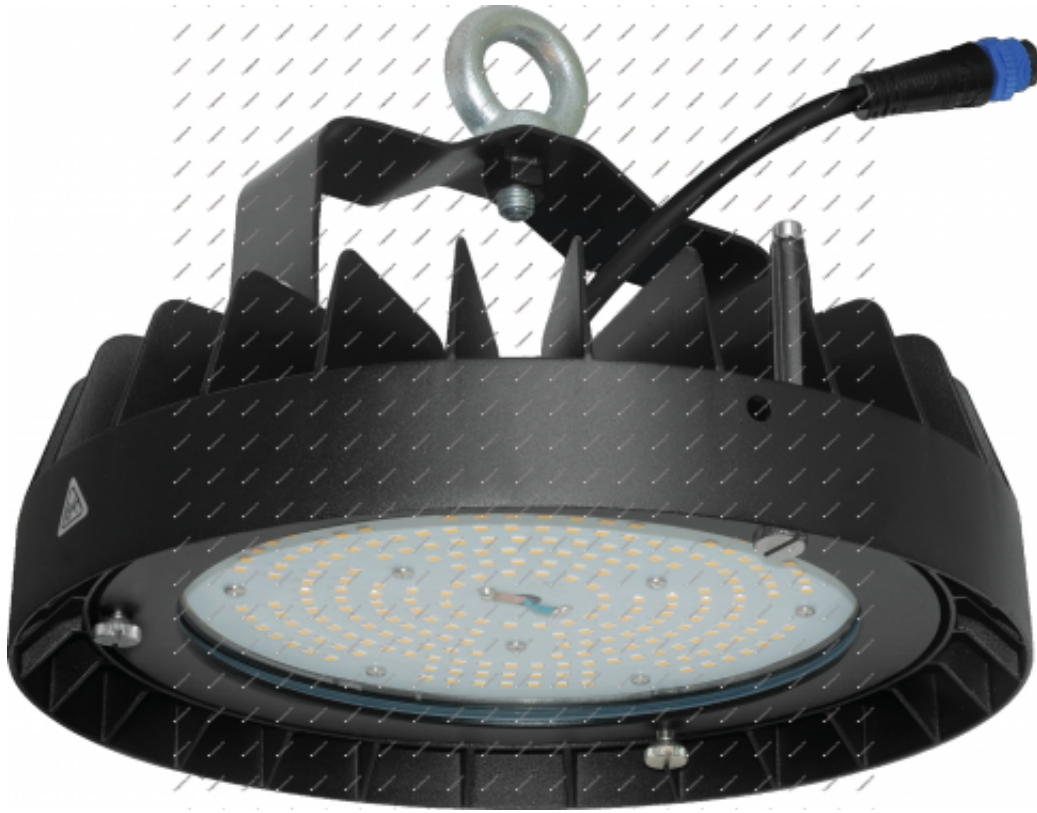

CertaFlux High Bay Module 15KLM 857

LED module

General Information

Code	929001465780
Name	CertaFlux High Bay Module 15KLM 857
Category	LED Module
Brand	PHILIPS
Lifetime	30,000hours

Light Technical

Lumen	15,000lm
Lumen efficacy	120lm/W
CCT	5,700K
CRI	80
Beam Angle	140°

Operating and Electrical

Input Voltage	119V
Input Current	1.05A
Wattage	125W

Temperature

Minimum ambient temperature	-30°C
Maximum ambient temperature	50°C

Controls and Dimming

Dimmable	Yes
-----------------	-----

Mechanical and Housing

IP Rating	65
Diameter	210mm
Height	187mm