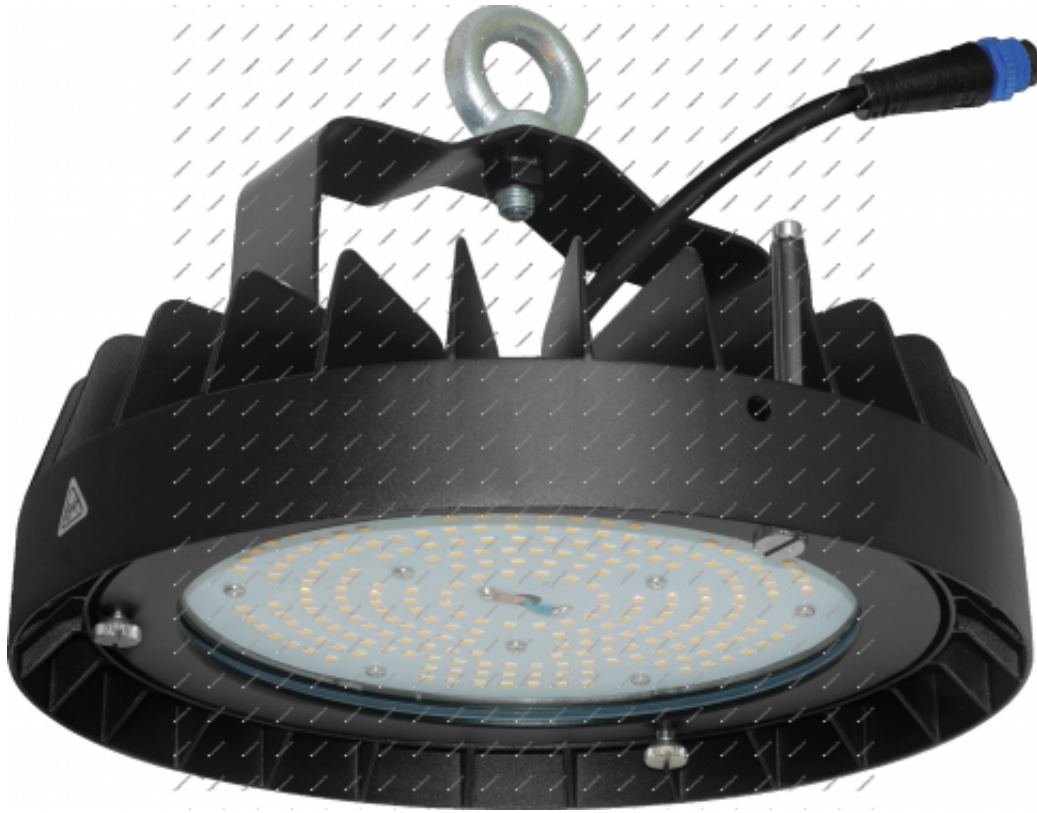

CertaFlux High Bay Module 20KLM 857

LED module

General Information

Code	929001465880
Name	CertaFlux High Bay Module 20KLM 857
Category	LED Module
Brand	PHILIPS
Lifetime	30,000hours

Light Technical

Lumen	20,000lm
Lumen efficacy	120lm/W
CCT	5,700K
CRI	80
Beam Angle	140°

Operating and Electrical

Input Voltage	158.1V
Input Current	1.05A
Wattage	166W

Temperature

Minimum ambient temperature	-30°C
Maximum ambient temperature	50°C

Controls and Dimming

Dimmable	Yes
-----------------	-----

Mechanical and Housing

IP Rating	65
Diameter	250mm
Height	192mm