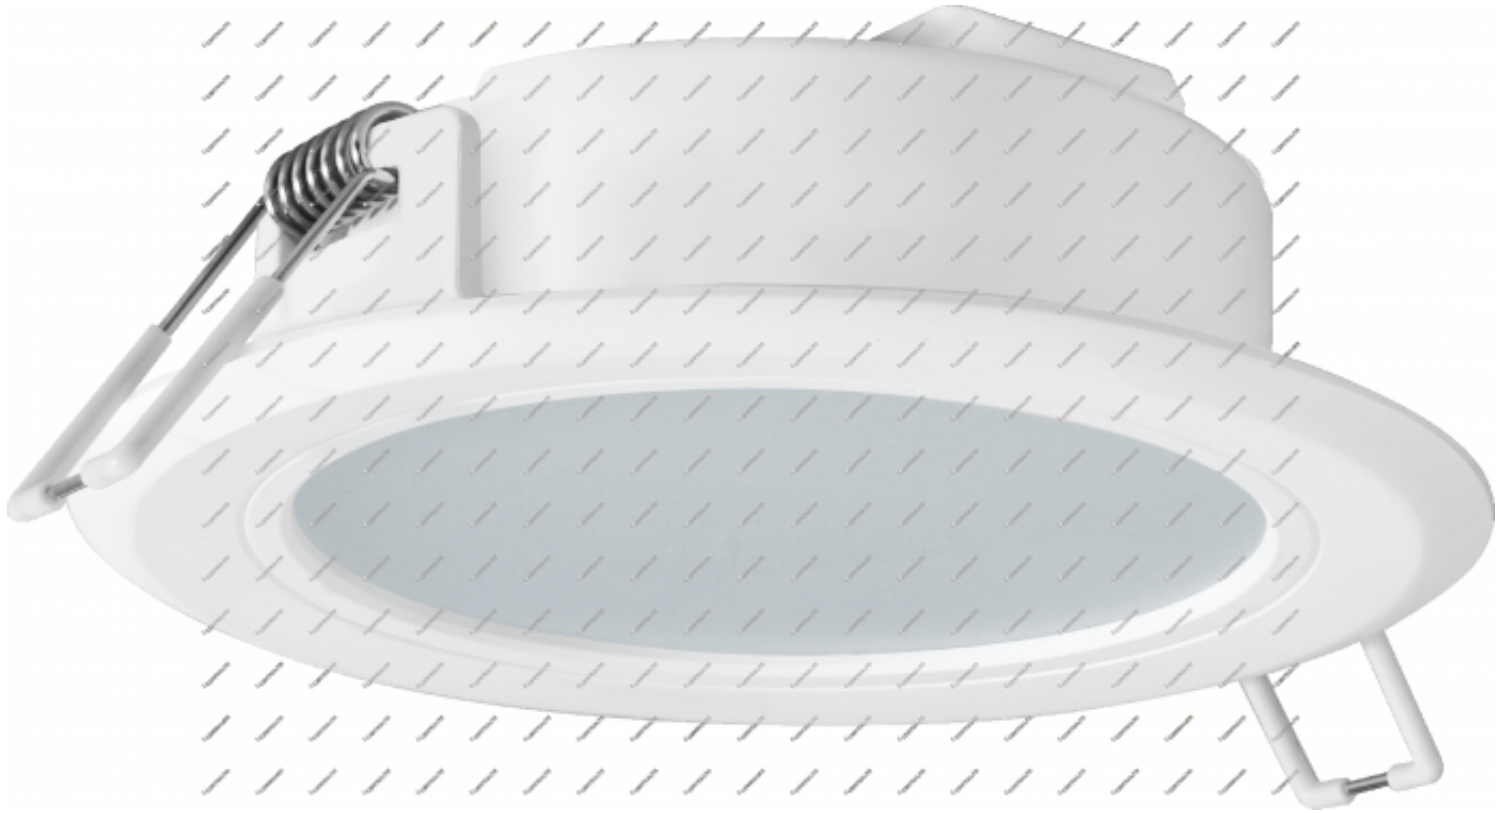

CertaFlux DLM Slim 600lm 830 4" G2

LED module

General Information

Code	929003389780
Name	CertaFlux DLM Slim 600lm 830 4" G2
Category	LED Module
Brand	PHILIPS
Lifetime	25,000hours

Light Technical

Lumen	630lm
Lumen efficacy	91lm/W
CCT	3,000K
CRI	80
SDCM	6

Beam Angle	110°
Operating and Electrical	
Input Voltage	34.6V
Input Current	0.20A
Wattage	6.90W
Temperature	
Minimum ambient temperature	-20°C
Maximum ambient temperature	35°C
Mechanical and Housing	
Diameter	120mm
Height	36mm
Dimension	<p>The technical drawings show three views of the light fixture: a front view with a diameter dimension of 120mm, a side view with a height dimension of 36±2mm and a mounting hole offset of 31±1mm, and a top view showing the internal components and mounting tabs.</p>