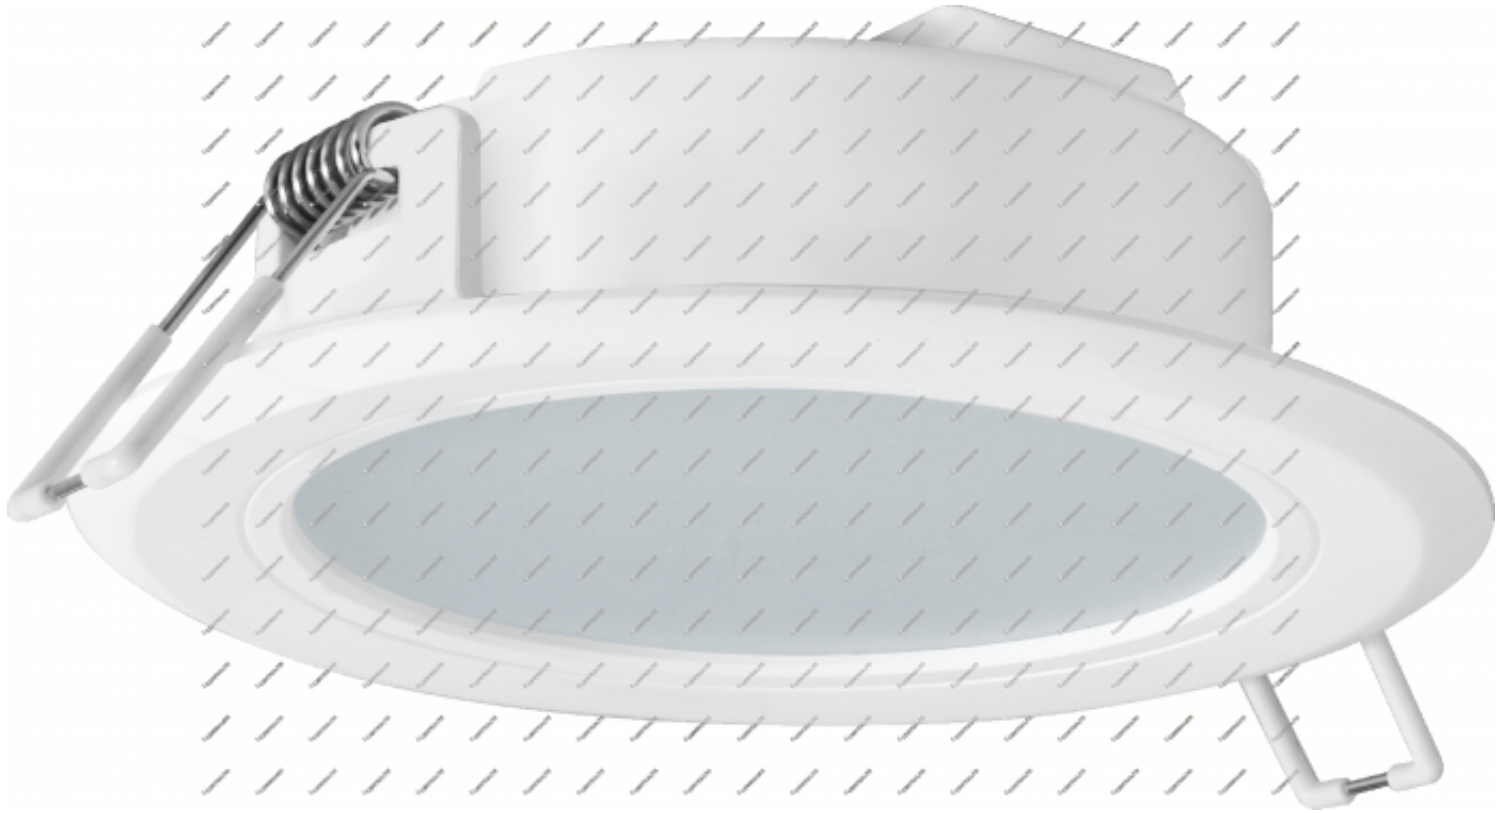

# CertaFlux DLM Slim 600lm 830 4" G2

## LED module

### General Information

<b>Code</b>	929003389780
<b>Name</b>	CertaFlux DLM Slim 600lm 830 4" G2
<b>Category</b>	LED Module
<b>Brand</b>	PHILIPS
<b>Lifetime</b>	25,000hours

### Light Technical

<b>Lumen</b>	630lm
<b>Lumen efficacy</b>	91lm/W
<b>CCT</b>	3,000K
<b>CRI</b>	80
<b>SDCM</b>	6

<b>Beam Angle</b>	110°
<b>Operating and Electrical</b>	
<b>Input Voltage</b>	34.6V
<b>Input Current</b>	0.20A
<b>Wattage</b>	6.90W
<b>Temperature</b>	
<b>Minimum ambient temperature</b>	-20°C
<b>Maximum ambient temperature</b>	35°C
<b>Mechanical and Housing</b>	
<b>Diameter</b>	120mm
<b>Height</b>	36mm
<b>Dimension</b>	<p>The technical drawings show three views of the light fixture: a front view with a diameter dimension of 120mm, a side view with a height dimension of 36±2mm and a mounting hole offset of 31±1mm, and a top view showing the internal components and mounting tabs.</p>