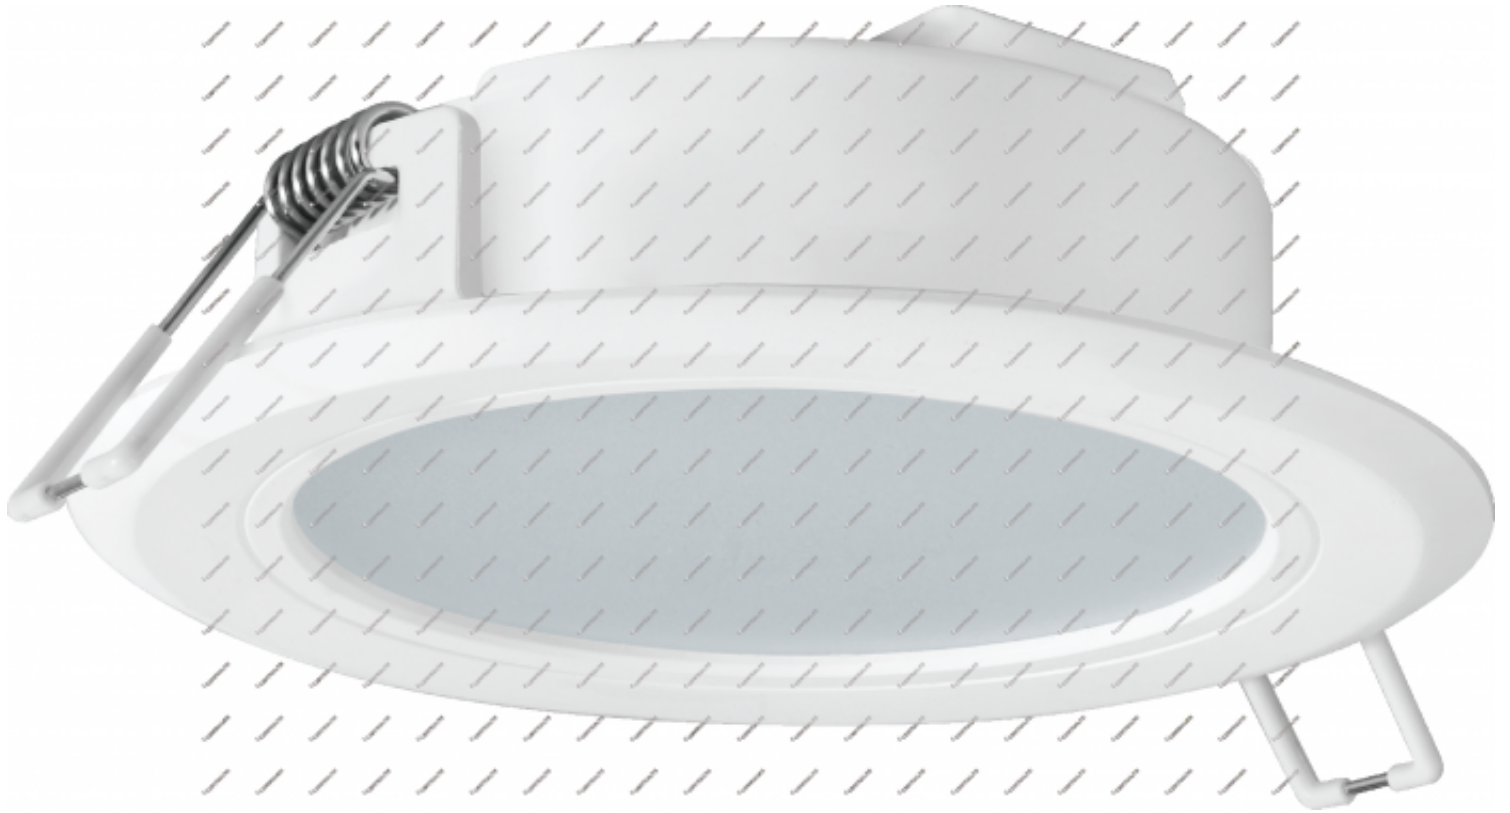

# CertaFlux DLM Slim 600lm 830 4" G2

## LED module

### General Information

<b>Code</b>	929003389780
<b>Name</b>	CertaFlux DLM Slim 600lm 830 4" G2
<b>Category</b>	LED Module
<b>Brand</b>	PHILIPS
<b>Lifetime</b>	25,000hours

### Light Technical

<b>Lumen</b>	630lm
<b>Lumen efficacy</b>	91lm/W
<b>CCT</b>	3,000K
<b>CRI</b>	80
<b>SDCM</b>	6

<b>Beam Angle</b>	110°
<b>Operating and Electrical</b>	
<b>Input Voltage</b>	34.6V
<b>Input Current</b>	0.20A
<b>Wattage</b>	6.90W
<b>Temperature</b>	
<b>Minimum ambient temperature</b>	-20°C
<b>Maximum ambient temperature</b>	35°C
<b>Mechanical and Housing</b>	
<b>Diameter</b>	120mm
<b>Height</b>	36mm
<b>Dimension</b>	<p>The technical drawings show three views of the lighting fixture: a front view with a diameter dimension of 120mm, a side view with a height dimension of 36±2mm and a mounting hole offset of 31±1mm, and a top view showing the internal components and mounting tabs.</p>