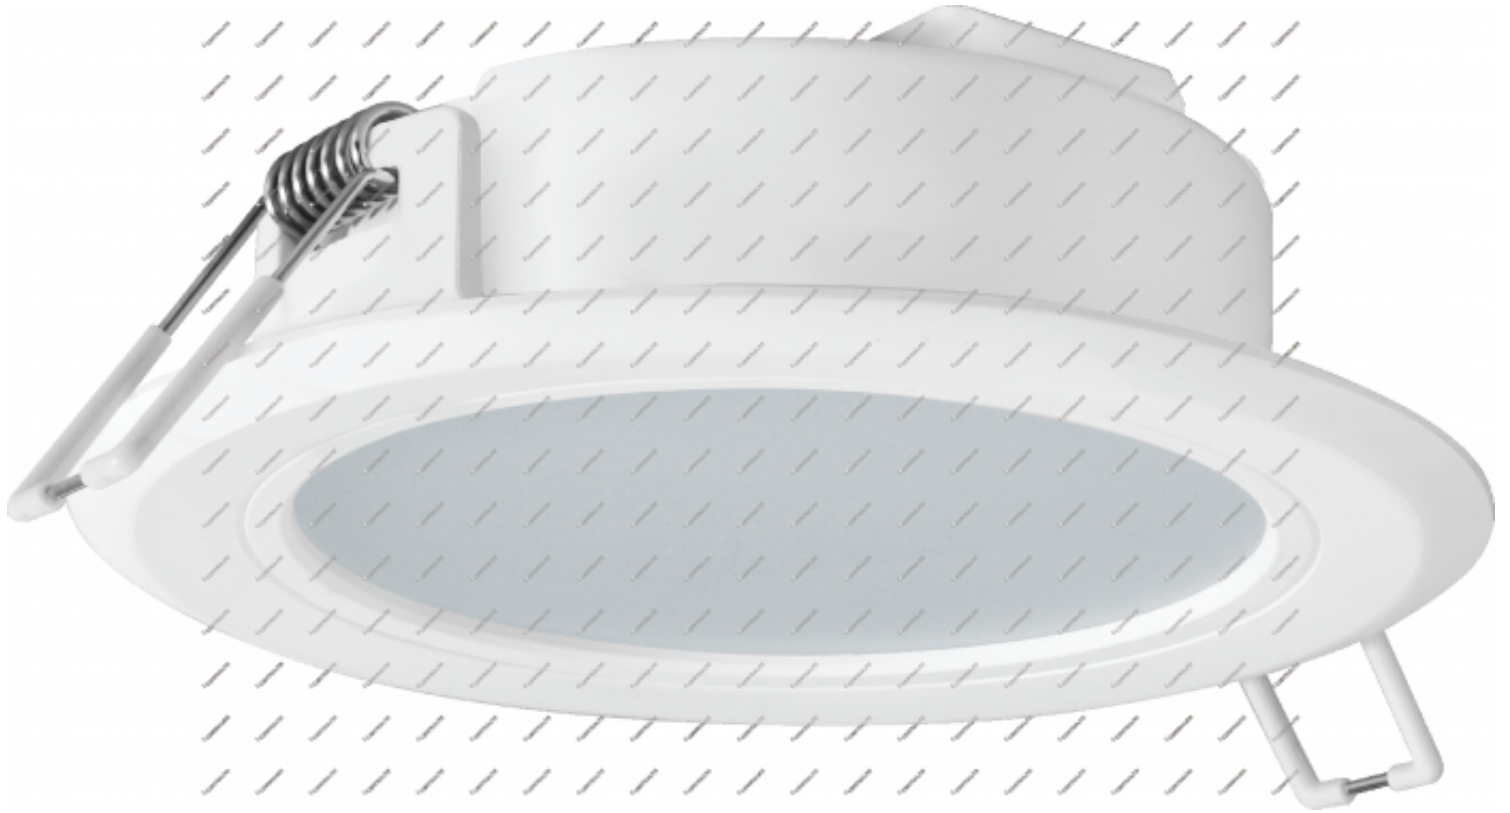

# CertaFlux DLM Slim 600lm 840 4" G2

## LED module

### General Information

<b>Code</b>	929003389880
<b>Name</b>	CertaFlux DLM Slim 600lm 840 4" G2
<b>Category</b>	LED Module
<b>Brand</b>	PHILIPS
<b>Lifetime</b>	25,000hours

### Light Technical

<b>Lumen</b>	640lm
<b>Lumen efficacy</b>	92lm/W
<b>CCT</b>	4,000K
<b>CRI</b>	80
<b>SDCM</b>	6

<b>Beam Angle</b>	110°
<b>Operating and Electrical</b>	
<b>Input Voltage</b>	34.6V
<b>Input Current</b>	0.20A
<b>Wattage</b>	6.90W
<b>Temperature</b>	
<b>Minimum ambient temperature</b>	-20°C
<b>Maximum ambient temperature</b>	35°C
<b>Mechanical and Housing</b>	
<b>Diameter</b>	120mm
<b>Height</b>	36mm
<b>Dimension</b>	<p>The technical drawings show three views of the light fixture: a front view with a diameter dimension of 120mm, a side view with a height dimension of 36±2mm and a mounting hole offset of 31±1mm, and a top view showing the internal components and mounting tabs.</p>