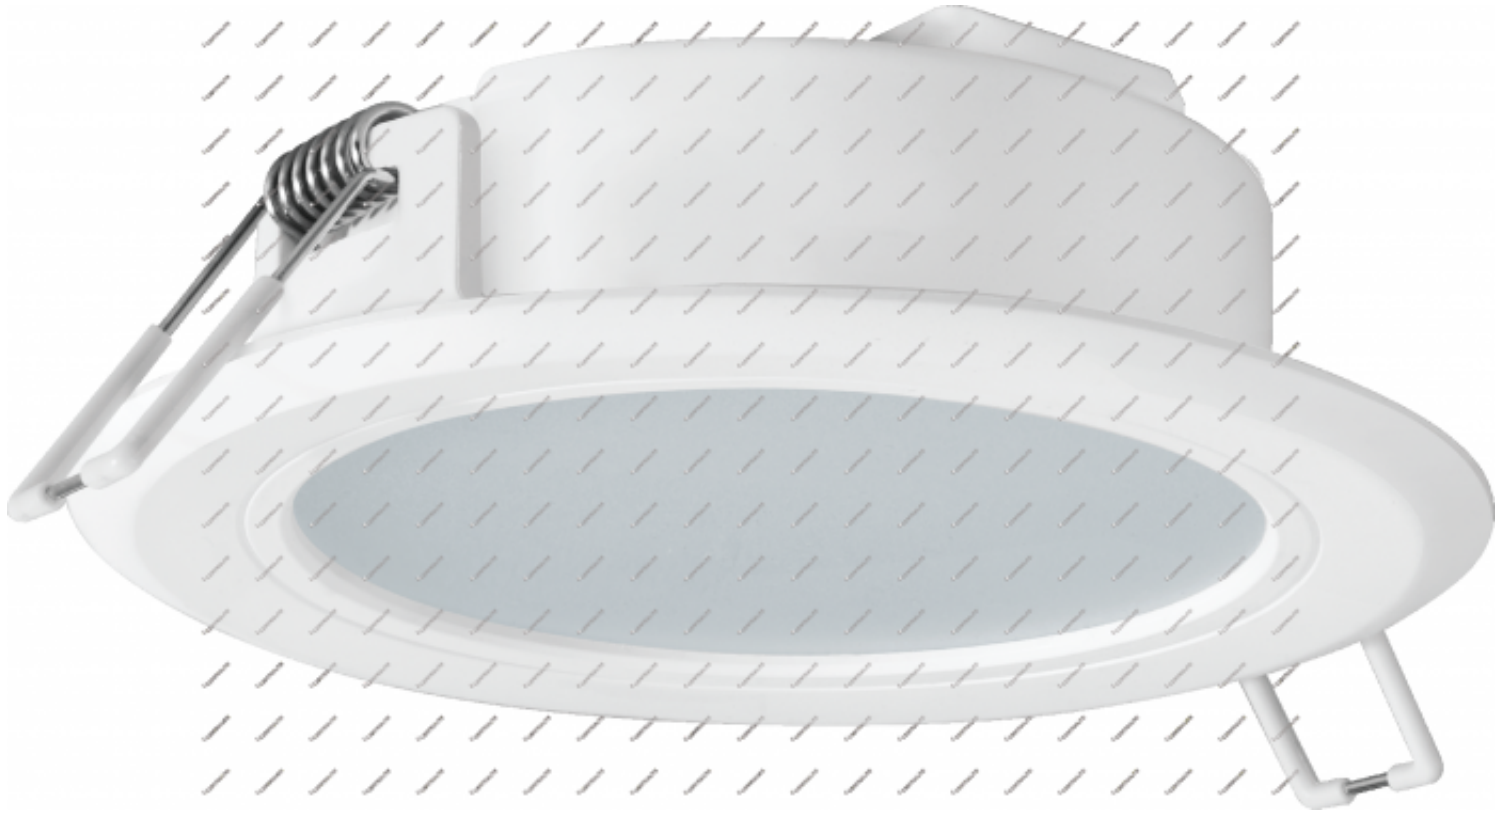

CertaFlux DLM Slim 600lm 850 4" G2

LED module

General Information

Code	929003389980
Name	CertaFlux DLM Slim 600lm 850 4" G2
Category	LED Module
Brand	PHILIPS
Lifetime	25,000hours

Light Technical

Lumen	640lm
Lumen efficacy	92lm/W
CCT	5,000K
CRI	80
SDCM	6

Beam Angle	110°
Operating and Electrical	
Input Voltage	34.6V
Input Current	0.20A
Wattage	6.90W
Temperature	
Minimum ambient temperature	-20°C
Maximum ambient temperature	35°C
Mechanical and Housing	
Diameter	120mm
Height	36mm
Dimension	<p>The technical drawings show three views of the lighting fixture: a front view with a diameter dimension of 120mm, a side view with a height dimension of 36±2mm and a mounting hole offset of 31±1mm, and a top view showing the internal components and mounting tabs.</p>