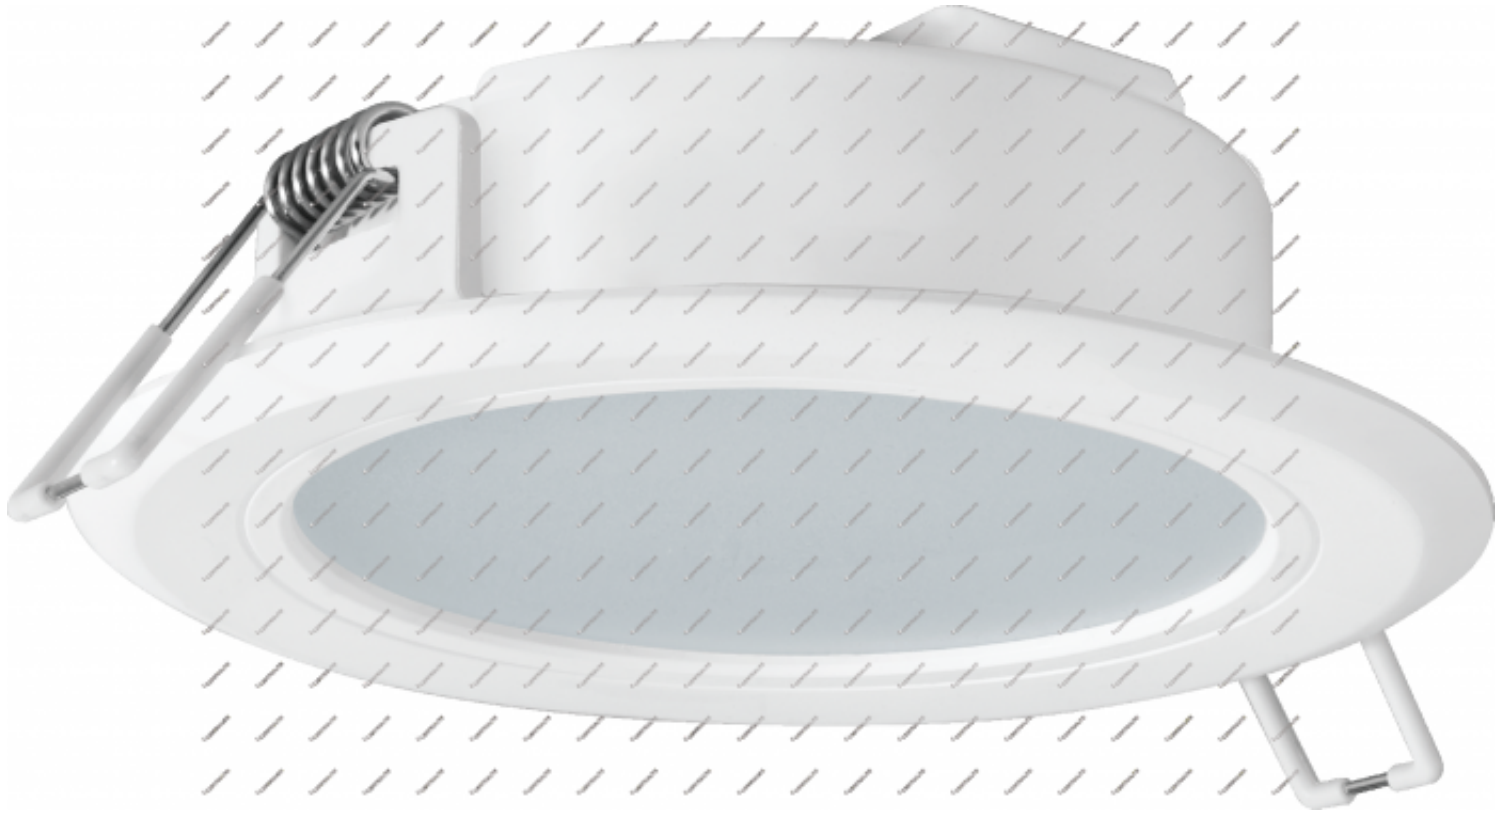

CertaFlux DLM Slim 600lm 865 4" G2

LED module

General Information

Code	929003390080
Name	CertaFlux DLM Slim 600lm 865 4" G2
Category	LED Module
Brand	PHILIPS
Lifetime	25,000hours

Light Technical

Lumen	640lm
Lumen efficacy	92lm/W
CCT	6,500K
CRI	80
SDCM	6

Beam Angle	110°
Operating and Electrical	
Input Voltage	34.6V
Input Current	0.20A
Wattage	6.90W
Temperature	
Minimum ambient temperature	-20°C
Maximum ambient temperature	35°C
Mechanical and Housing	
Diameter	120mm
Height	36mm
Dimension	<p>The technical drawings show three views of the light fixture: a front view with a diameter dimension of 120mm, a side view with a height dimension of 36±2mm and a mounting bracket width of 31±1mm, and a top view showing the internal components and mounting points.</p>