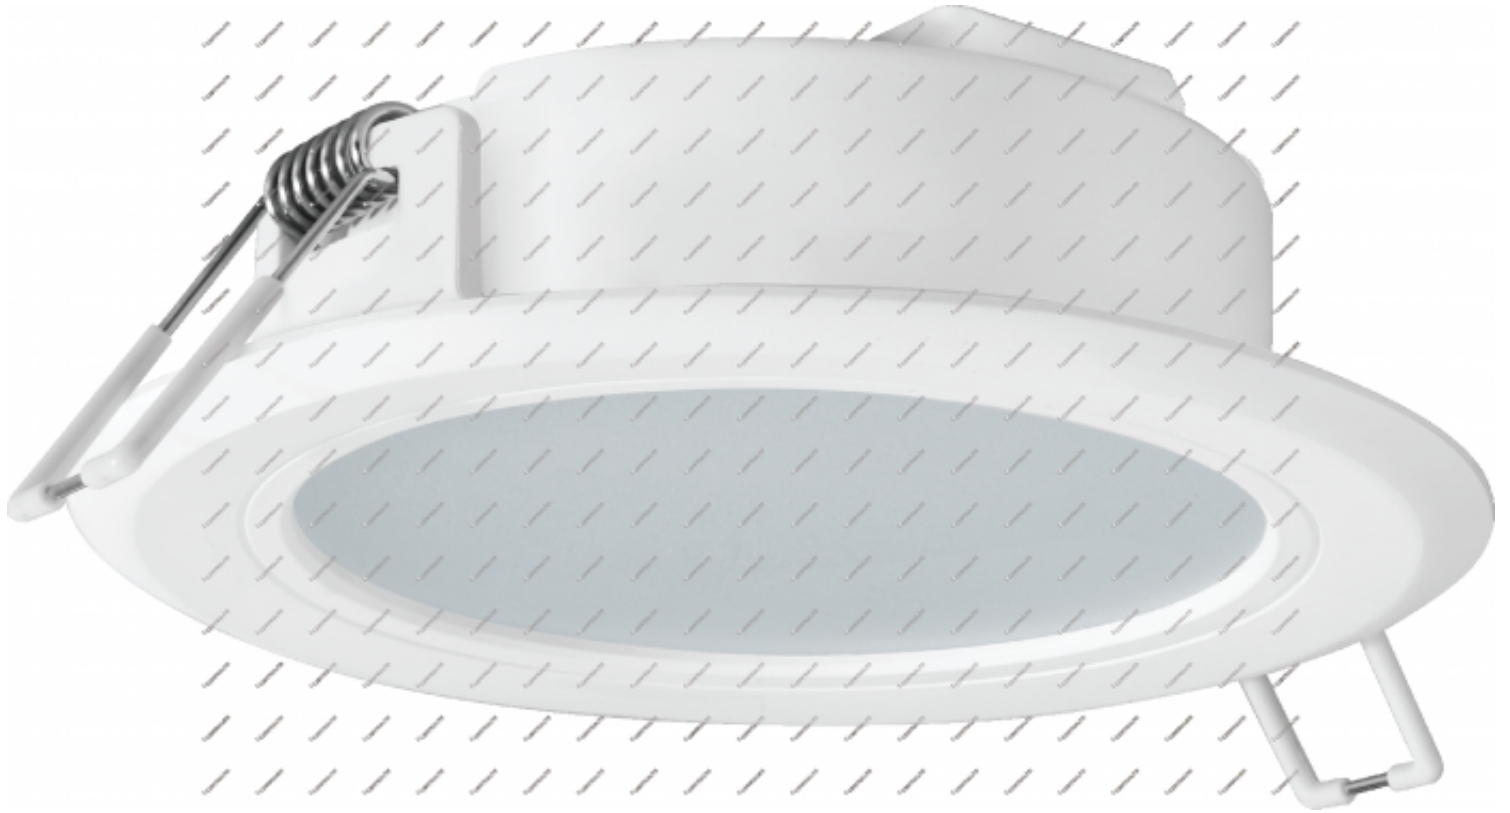

# CertaFlux DLM Slim 600lm 865 4" G2

## LED module

### General Information

<b>Code</b>	929003390080
<b>Name</b>	CertaFlux DLM Slim 600lm 865 4" G2
<b>Category</b>	LED Module
<b>Brand</b>	PHILIPS
<b>Lifetime</b>	25,000hours

### Light Technical

<b>Lumen</b>	640lm
<b>Lumen efficacy</b>	92lm/W
<b>CCT</b>	6,500K
<b>CRI</b>	80
<b>SDCM</b>	6

<b>Beam Angle</b>	110°
<b>Operating and Electrical</b>	
<b>Input Voltage</b>	34.6V
<b>Input Current</b>	0.20A
<b>Wattage</b>	6.90W
<b>Temperature</b>	
<b>Minimum ambient temperature</b>	-20°C
<b>Maximum ambient temperature</b>	35°C
<b>Mechanical and Housing</b>	
<b>Diameter</b>	120mm
<b>Height</b>	36mm
<b>Dimension</b>	 <p>The technical drawings show three views of the light fixture: a front view with a diameter dimension of 120mm, a side view with a height dimension of 36±2mm and a mounting hole offset of 31±1mm, and a top view showing the internal components and mounting tabs.</p>