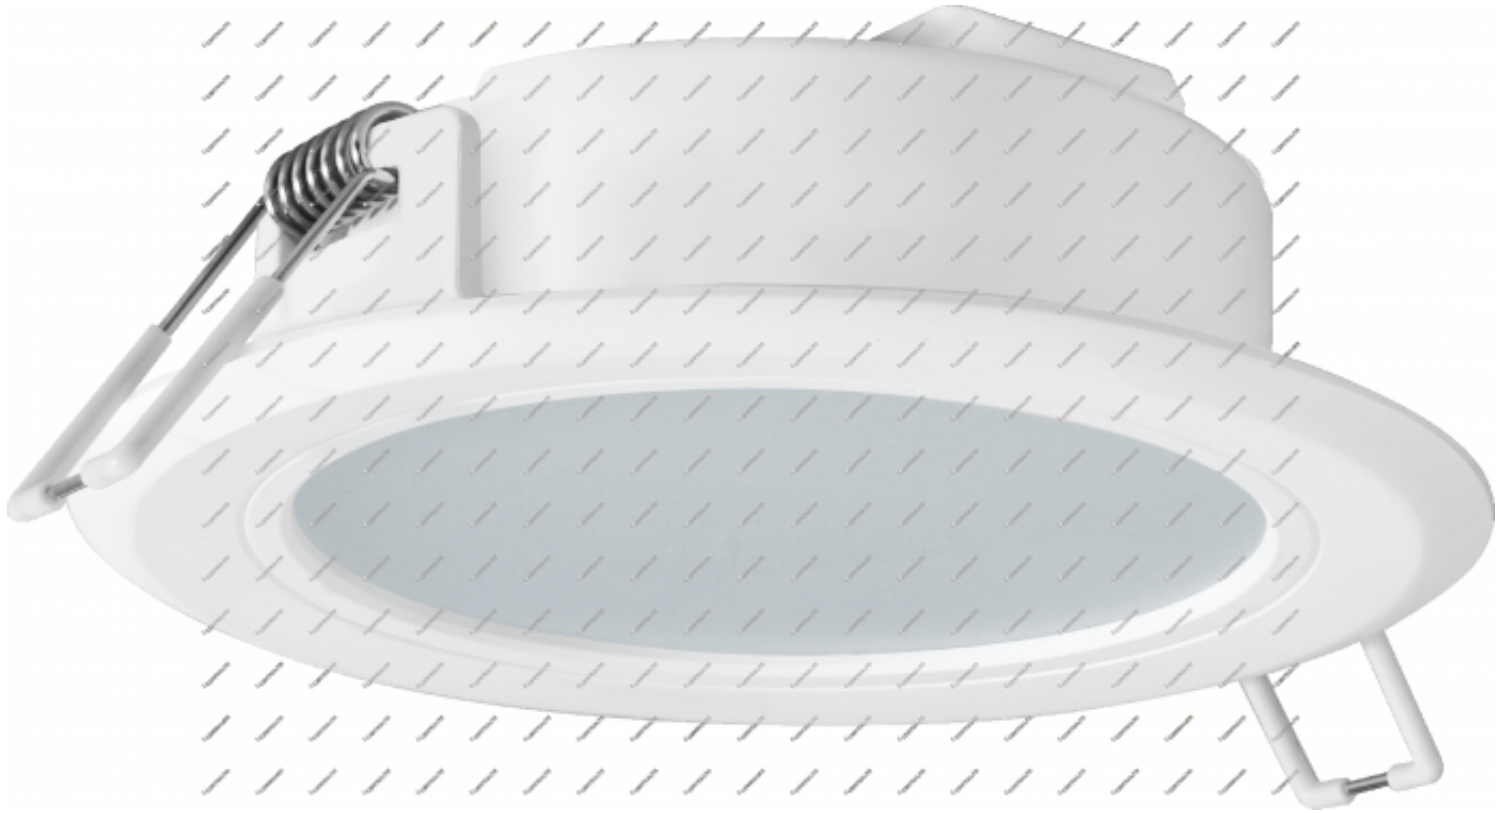

CertaFlux DLM Slim 1000lm 840 4" G2

LED module

General Information

Code	929003390280
Name	CertaFlux DLM Slim 1000lm 840 4" G2
Category	LED Module
Brand	PHILIPS
Lifetime	25,000hours

Light Technical

Lumen	1,040lm
Lumen efficacy	104lm/W
CCT	4,000K
CRI	80
SDCM	6

Beam Angle	110°
-------------------	------

Operating and Electrical

Input Voltage	33.4V
Input Current	0.30A
Wattage	10W

Temperature

Minimum ambient temperature	-20°C
Maximum ambient temperature	35°C

Mechanical and Housing

Diameter	120mm
Height	36mm

Dimension	<p>The technical drawings show three views of the light fixture: a front view with a diameter dimension of 120mm, a side view with a height dimension of 36±2mm and a mounting hole offset of 31±1mm, and a top view showing the internal components and mounting tabs.</p>
------------------	---