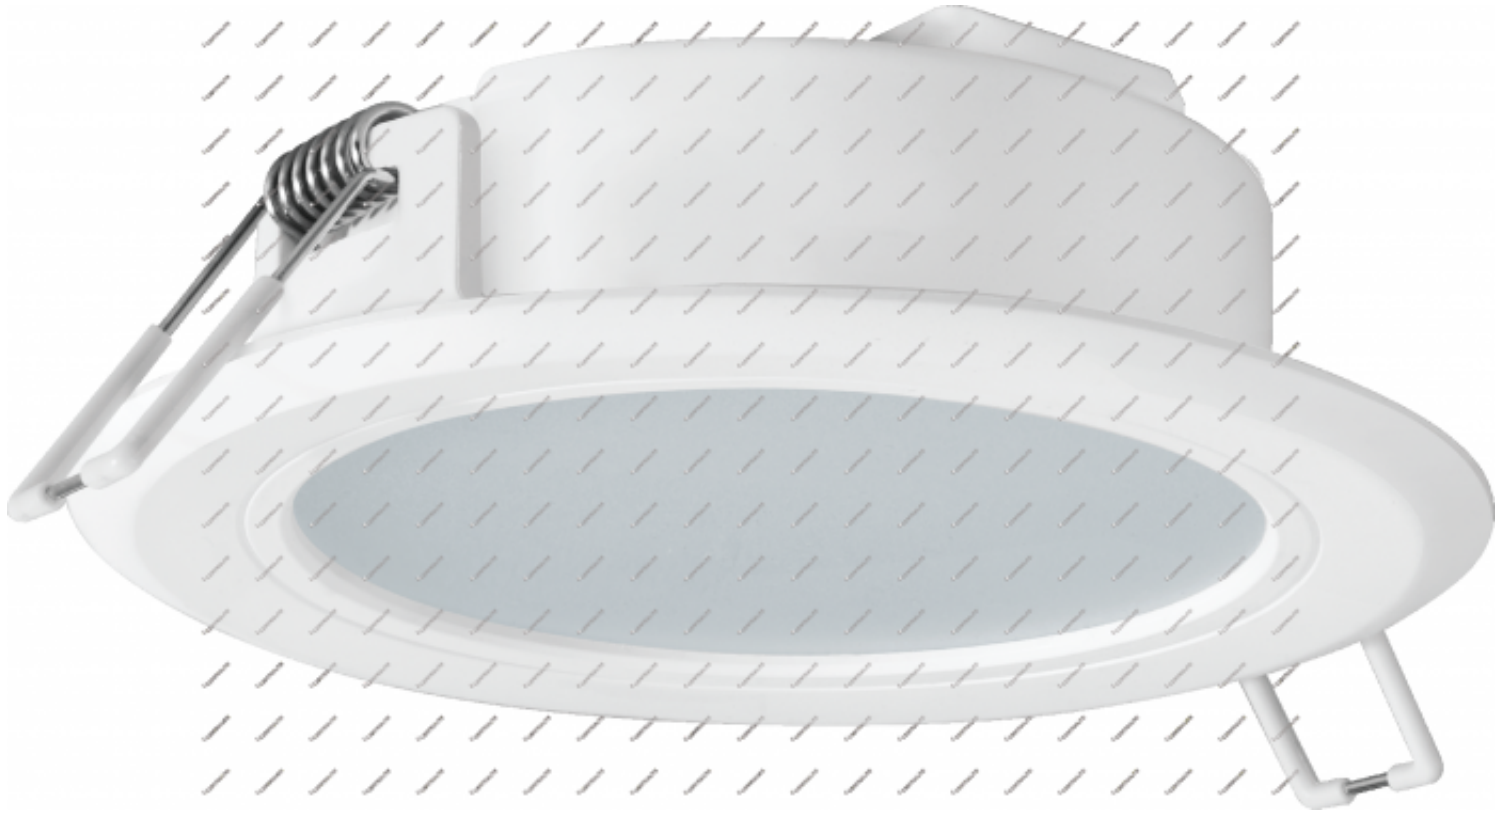

CertaFlux DLM Slim 1000lm 850 4" G2

LED module

General Information

Code	929003390380
Name	CertaFlux DLM Slim 1000lm 850 4" G2
Category	LED Module
Brand	PHILIPS
Lifetime	25,000hours

Light Technical

Lumen	1,040lm
Lumen efficacy	104lm/W
CCT	5,000K
CRI	80
SDCM	6

Beam Angle	110°
Operating and Electrical	
Input Voltage	33.4V
Input Current	0.30A
Wattage	10W
Temperature	
Minimum ambient temperature	-20°C
Maximum ambient temperature	35°C
Mechanical and Housing	
Diameter	120mm
Height	36mm
Dimension	<p>The technical drawings show three views of the lighting fixture: a front view, a side view, and a top view. The front view shows a circular diameter of 120mm. The side view shows a height of 36mm with a tolerance of ±2mm, and an internal diameter of 31mm with a tolerance of ±1mm. The top view shows the internal components and mounting points.</p>