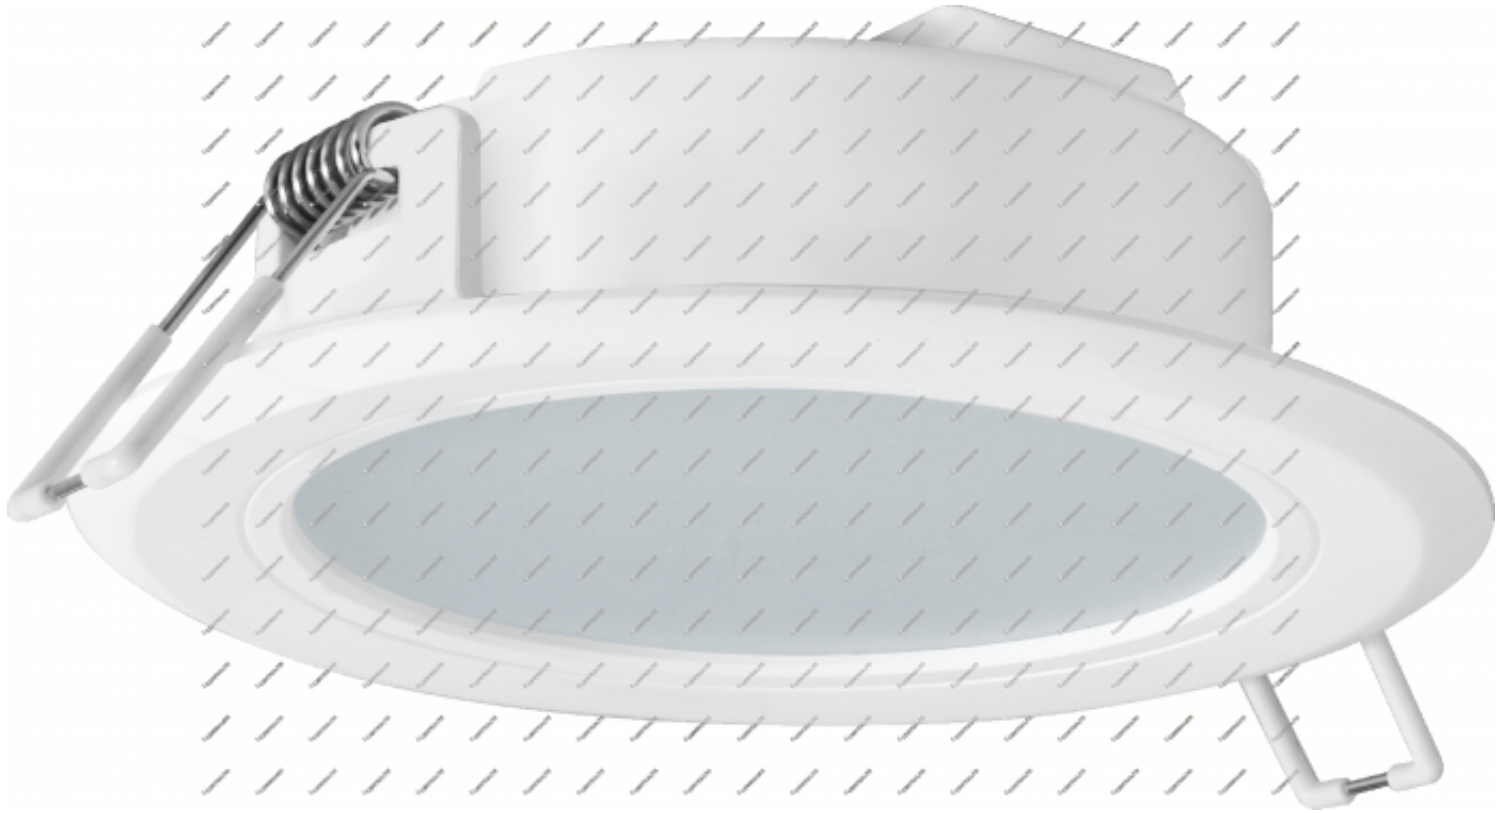

CertaFlux DLM Slim 1000lm 850 4" G2

LED module

General Information

Code	929003390380
Name	CertaFlux DLM Slim 1000lm 850 4" G2
Category	LED Module
Brand	PHILIPS
Lifetime	25,000hours

Light Technical

Lumen	1,040lm
Lumen efficacy	104lm/W
CCT	5,000K
CRI	80
SDCM	6

Beam Angle	110°
-------------------	------

Operating and Electrical

Input Voltage	33.4V
Input Current	0.30A
Wattage	10W

Temperature

Minimum ambient temperature	-20°C
Maximum ambient temperature	35°C

Mechanical and Housing

Diameter	120mm
Height	36mm

Dimension	<p>The technical drawings show three views of the light fixture: a front view, a side view, and a top view. The front view shows a circular diameter of 120mm. The side view shows a height of 36±2mm and a mounting bracket width of 31±1mm. The top view shows the internal components and the mounting bracket.</p>
------------------	--