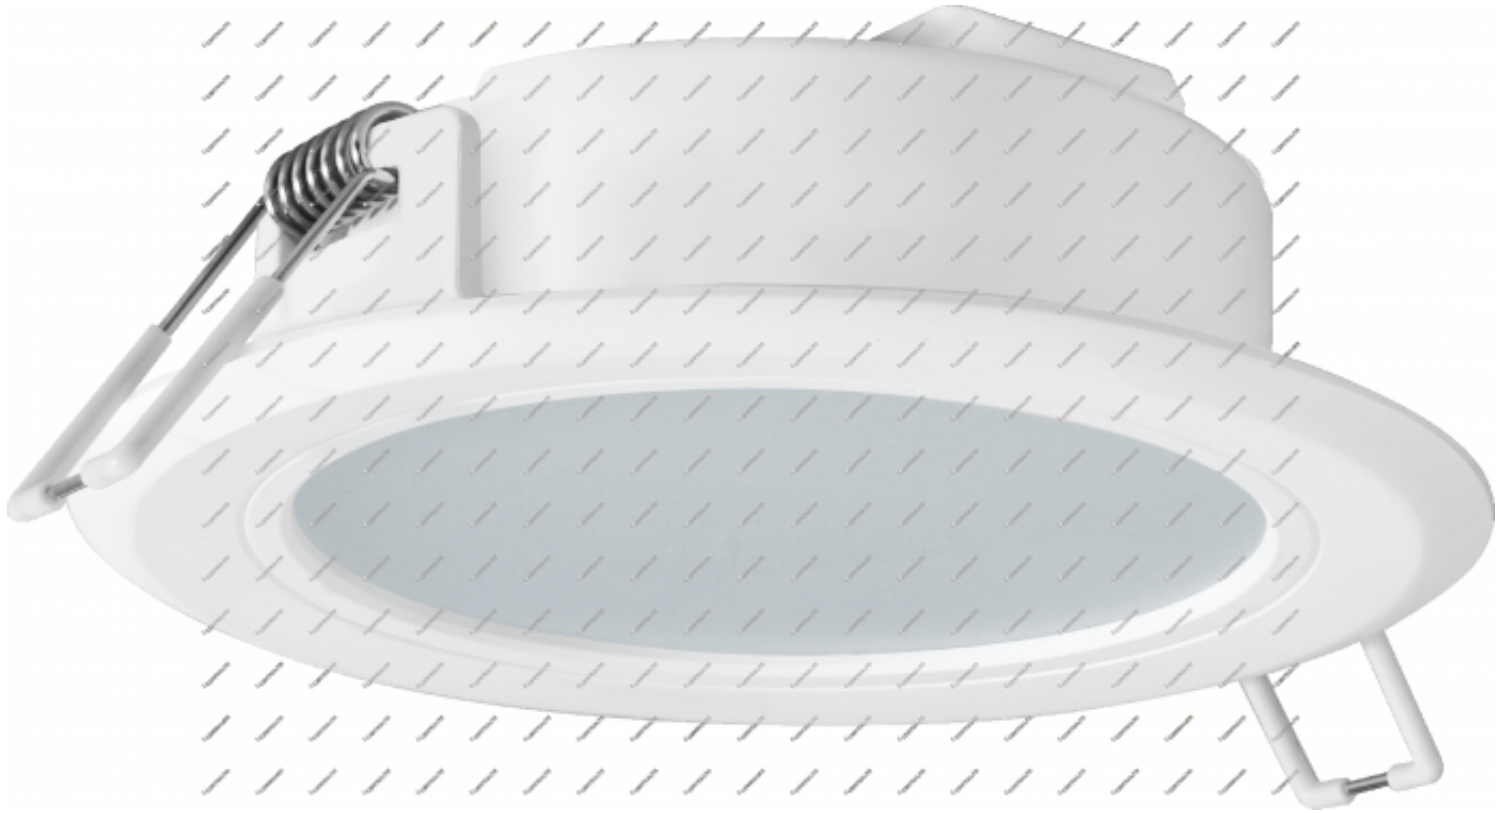

CertaFlux DLM Slim 1000lm 850 4" G2

LED module

General Information

Code	929003390380
Name	CertaFlux DLM Slim 1000lm 850 4" G2
Category	LED Module
Brand	PHILIPS
Lifetime	25,000hours

Light Technical

Lumen	1,040lm
Lumen efficacy	104lm/W
CCT	5,000K
CRI	80
SDCM	6

Beam Angle	110°
Operating and Electrical	
Input Voltage	33.4V
Input Current	0.30A
Wattage	10W
Temperature	
Minimum ambient temperature	-20°C
Maximum ambient temperature	35°C
Mechanical and Housing	
Diameter	120mm
Height	36mm
Dimension	<p>The technical drawings show three views of the lighting fixture: a front view with a diameter dimension of 120mm, a side view with a height dimension of 36±2mm and a mounting bracket width of 31±1mm, and a top view showing the internal components and mounting points.</p>