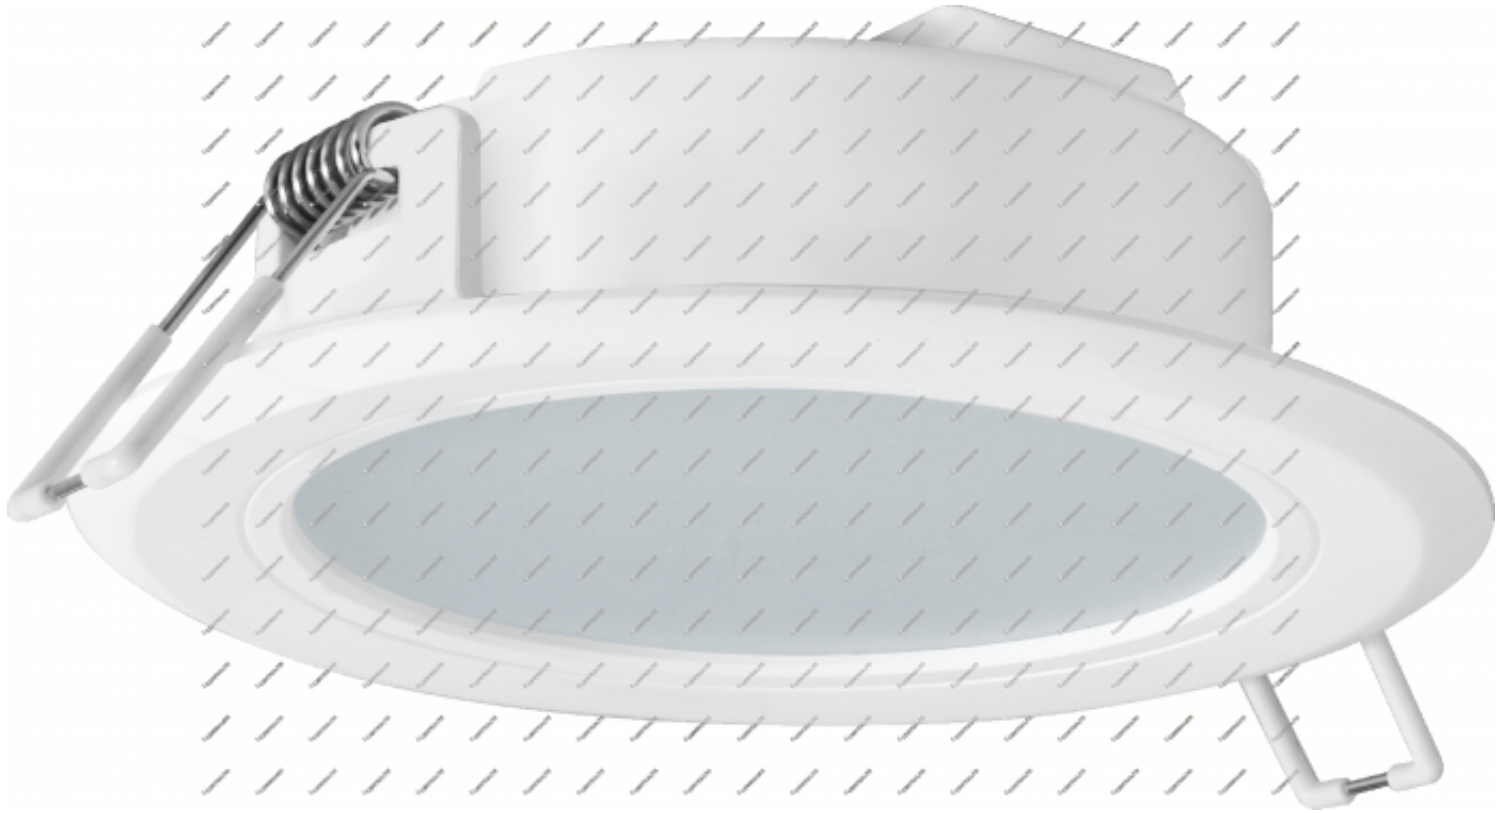

CertaFlux DLM Slim 1000lm 865 4" G2

LED module

General Information

Code	929003390480
Name	CertaFlux DLM Slim 1000lm 865 4" G2
Category	LED Module
Brand	PHILIPS
Lifetime	25,000hours

Light Technical

Lumen	1,040lm
Lumen efficacy	104lm/W
CCT	6,500K
CRI	80
SDCM	6

Beam Angle	110°
Operating and Electrical	
Input Voltage	33.4V
Input Current	0.30A
Wattage	10W
Temperature	
Minimum ambient temperature	-20°C
Maximum ambient temperature	35°C
Mechanical and Housing	
Diameter	120mm
Height	36mm
Dimension	<p>The technical drawings show three views of the lighting fixture: a front view with a diameter dimension of 120mm, a side view with a height dimension of 36±2mm and a mounting hole offset of 31±1mm, and a top view showing the internal components and mounting tabs.</p>