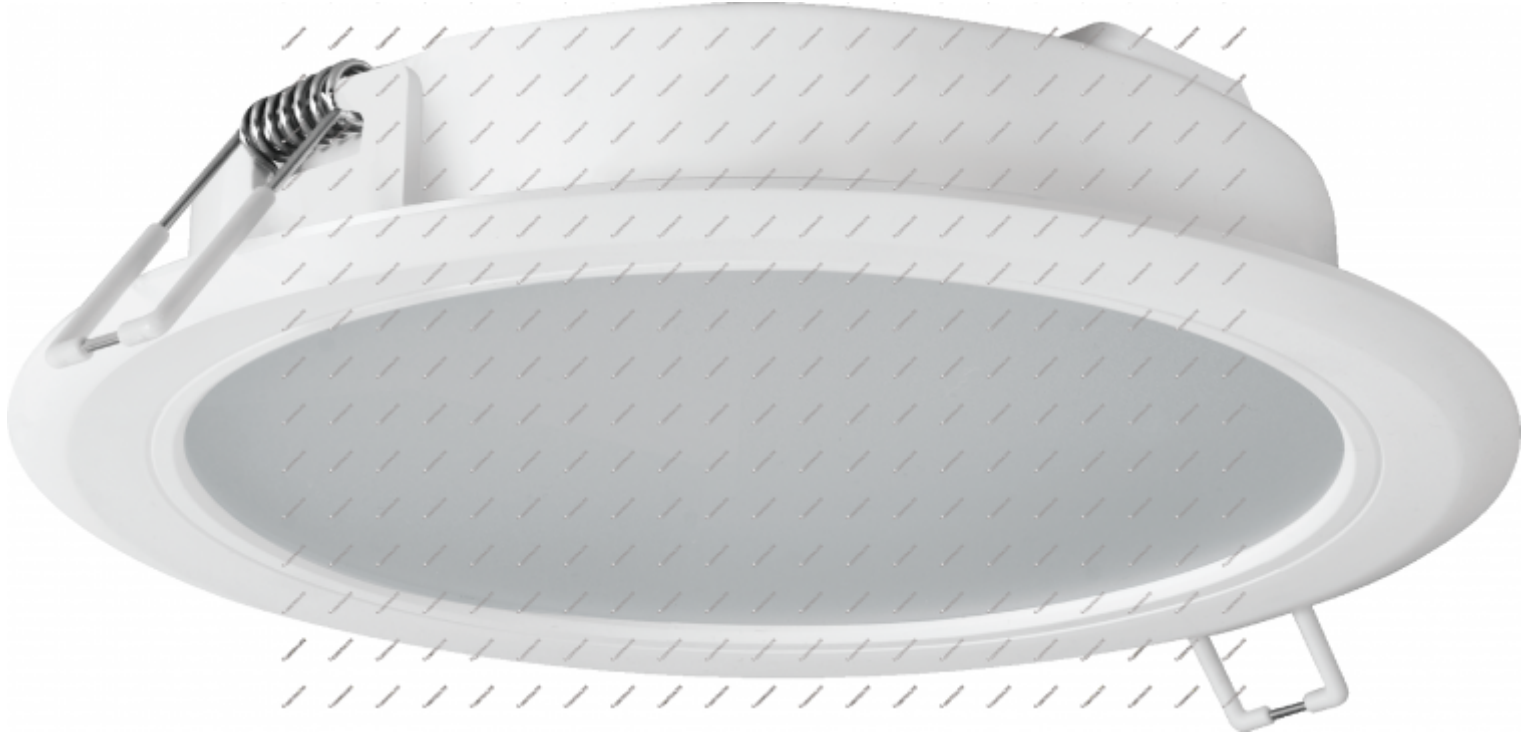

# CertaFlux DLM Slim 1000lm 840 6" G2

## LED module

### General Information

Code	929003390680
Name	CertaFlux DLM Slim 1000lm 840 6" G2
Category	LED Module
Brand	PHILIPS
Lifetime	25,000hours

<b>Minimum ambient temperature</b>	-20°C
<b>Maximum ambient temperature</b>	35°C

**Mechanical and Housing**

<b>Diameter</b>	170mm
<b>Height</b>	36mm

<b>Dimension</b>	<p>The technical drawings show three views of the light fixture: a front view with a diameter dimension of 170mm, a side view with a height dimension of 36±2mm and a mounting depth dimension of 31±1mm, and a back view showing the internal components and mounting tabs.</p>
------------------	--