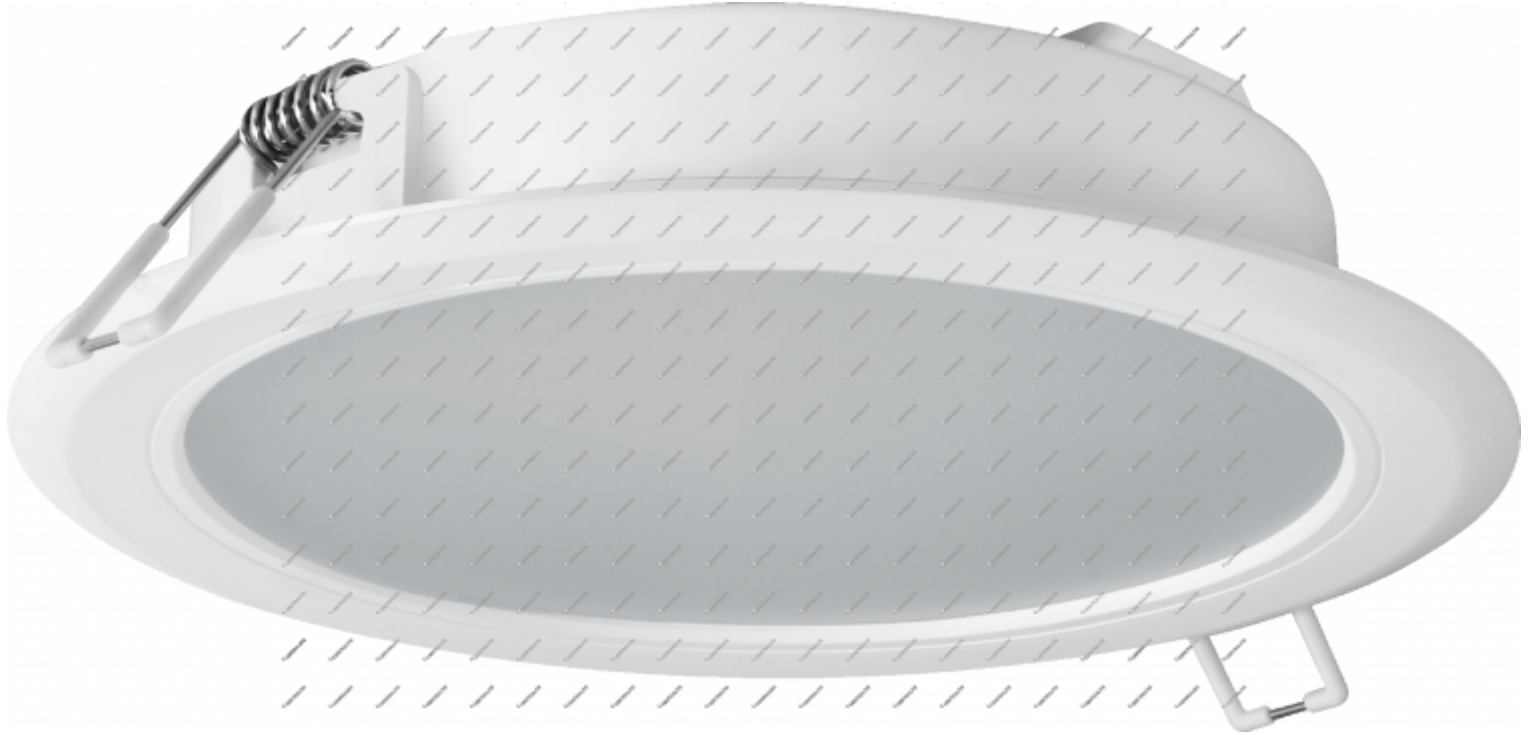

# CertaFlux DLM Slim 2000lm 830 6" G2

LED module

## General Information

Code	929003390980
Name	CertaFlux DLM Slim 2000lm 830 6" G2
Category	LED Module
Brand	PHILIPS
Lifetime	25,000hours

## Light Technical

Lumen	2,010lm
Lumen efficacy	97lm/W
CCT	3,000K
CRI	80
SDCM	6
Beam Angle	110°

**Operating and Electrical**

<b>Input Voltage</b>	34.4V
<b>Input Current</b>	0.30A
<b>Wattage</b>	20.70W

**Temperature**

<b>Minimum ambient temperature</b>	-20°C
<b>Maximum ambient temperature</b>	35°C

**Mechanical and Housing**

<b>Diameter</b>	170mm
<b>Height</b>	36mm

<b>Dimension</b>	<p>The technical drawings show three views of the light fixture: a front view with a diameter dimension of 170mm, a side view with a height dimension of 36±2mm and a mounting hole diameter of 31±1mm, and a back view showing the internal components and mounting tabs.</p>
------------------	--