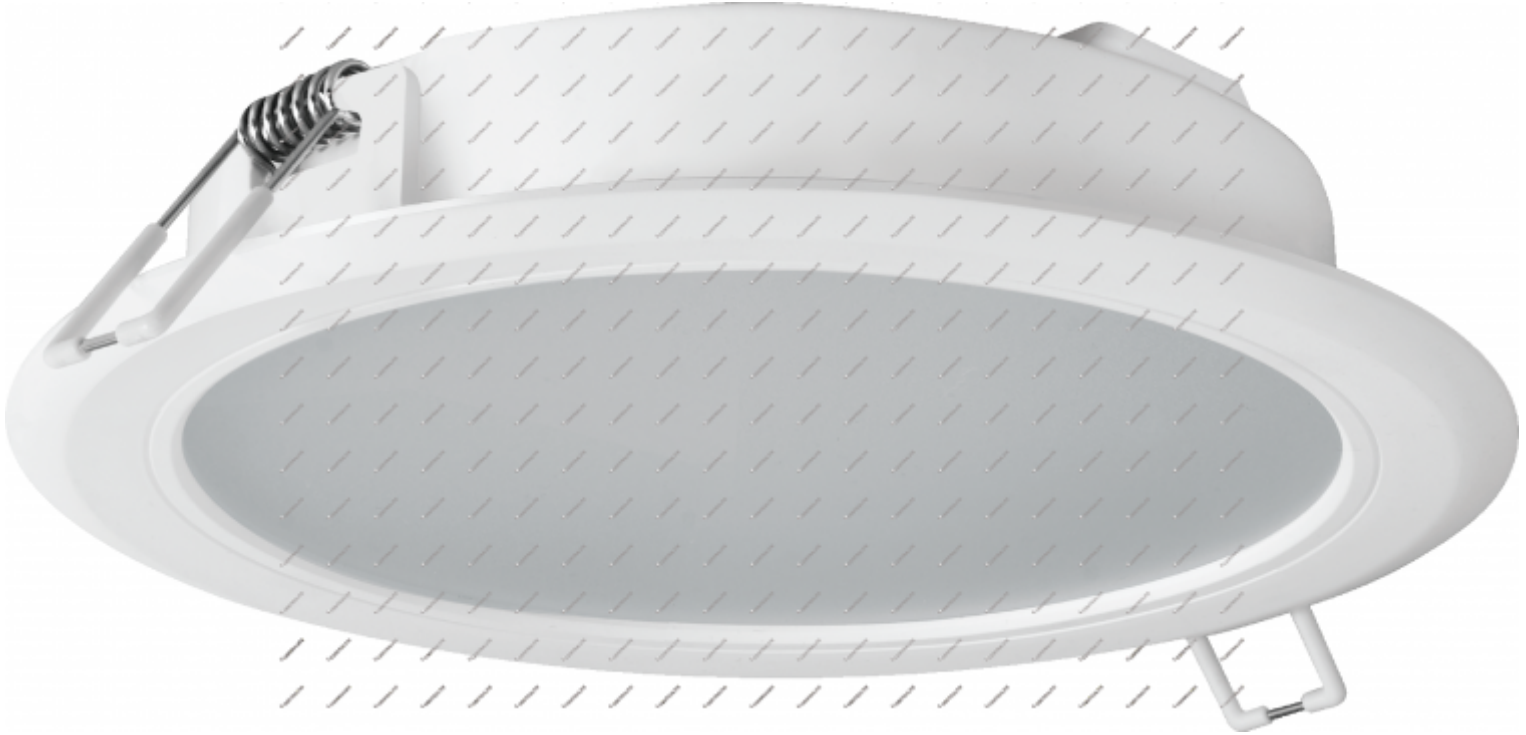

CertaFlux DLM Slim 2000lm 830 6" G2

LED module

General Information

Code	929003390980
Name	CertaFlux DLM Slim 2000lm 830 6" G2
Category	LED Module
Brand	PHILIPS
Lifetime	25,000hours

Light Technical

Lumen	2,010lm
Lumen efficacy	97lm/W
CCT	3,000K
CRI	80
SDCM	6
Beam Angle	110°

Operating and Electrical

Input Voltage	34.4V
Input Current	0.30A
Wattage	20.70W

Temperature

Minimum ambient temperature	-20°C
Maximum ambient temperature	35°C

Mechanical and Housing

Diameter	170mm
Height	36mm

Dimension	<p>The technical drawings show three views of the light fixture: a front view with a diameter dimension of 170mm, a side view with a height dimension of 36±2mm and a mounting depth dimension of 31±1mm, and a back view showing the mounting tabs and electrical contacts.</p>
------------------	--