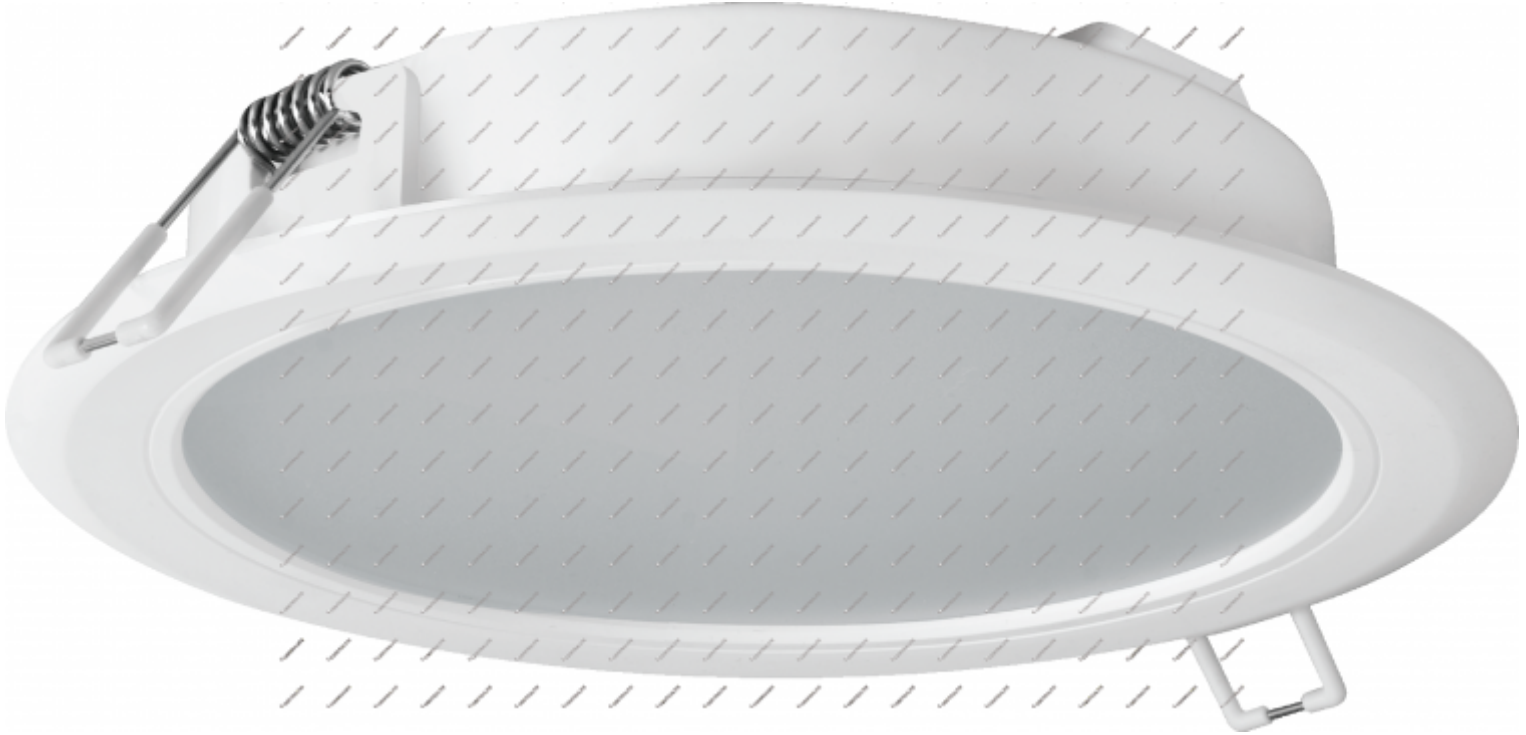

CertaFlux DLM Slim 2000lm 850 6" G2

LED module

General Information

Code	929003391180
Name	CertaFlux DLM Slim 2000lm 850 6" G2
Category	LED Module
Brand	PHILIPS
Lifetime	25,000hours

Light Technical

Lumen	2,140lm
Lumen efficacy	104lm/W
CCT	5,000K
CRI	80
SDCM	6
Beam Angle	110°

Operating and Electrical

Input Voltage	34.4V
Input Current	0.30A
Wattage	20.50W

Temperature

Minimum ambient temperature	-20°C
Maximum ambient temperature	35°C

Mechanical and Housing

Diameter	170mm
Height	36mm

Dimension	<p>The technical drawings show three views of the light fixture: a front view with a diameter dimension of 170mm, a side view with a height dimension of 36±2mm and a mounting depth dimension of 31±1mm, and a back view showing the mounting bracket and electrical terminals.</p>
------------------	--