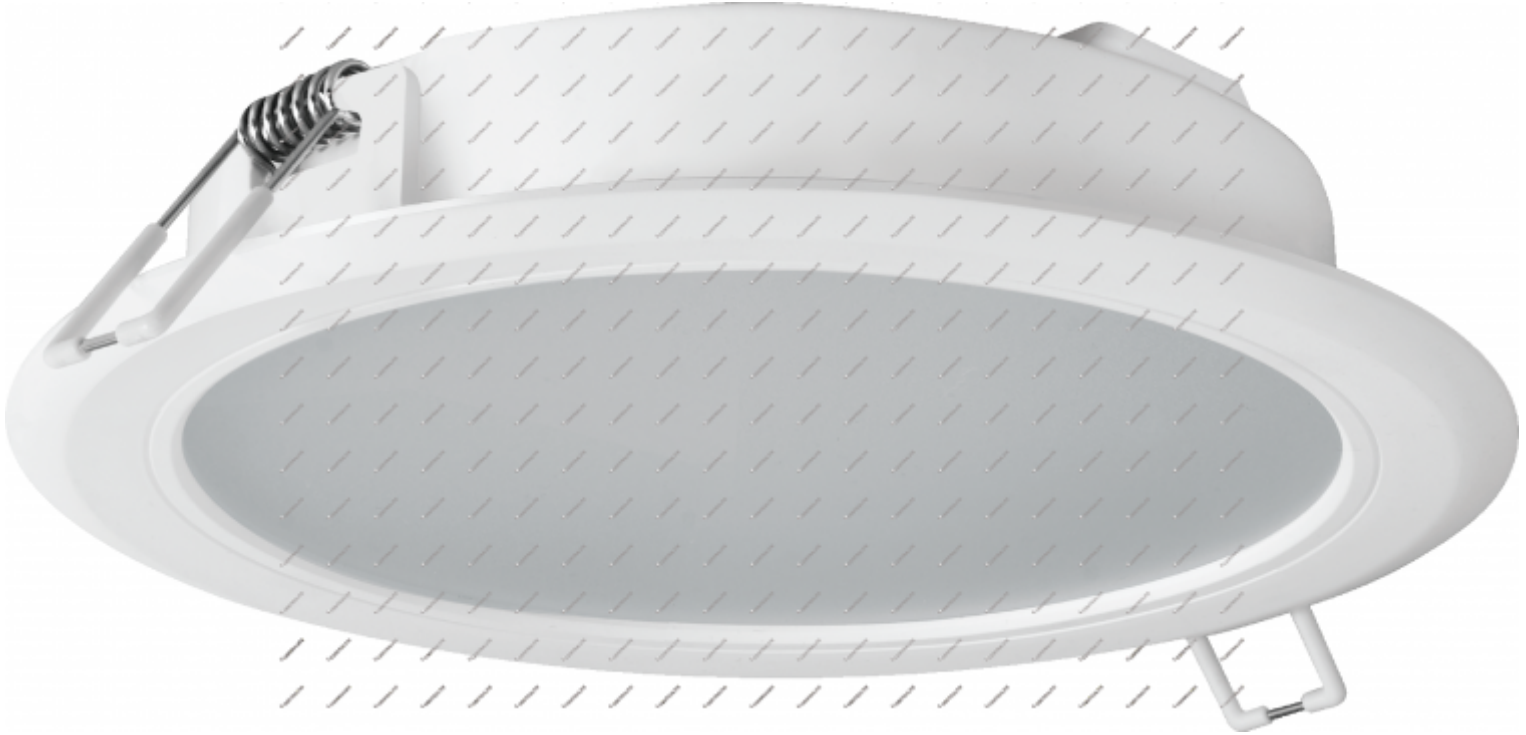

CertaFlux DLM Slim 2000lm 865 6" G2

LED module

General Information

Code	929003391280
Name	CertaFlux DLM Slim 2000lm 865 6" G2
Category	LED Module
Brand	PHILIPS
Lifetime	25,000hours

Light Technical

Lumen	2,140lm
Lumen efficacy	104lm/W
CCT	6,500K
CRI	80
SDCM	6
Beam Angle	110°

Operating and Electrical

Input Voltage	34.4V
Input Current	0.30A
Wattage	20.50W

Temperature

Minimum ambient temperature	-20°C
Maximum ambient temperature	35°C

Mechanical and Housing

Diameter	170mm
Height	36mm

Dimension	<p>The technical drawings show three views of the light fixture: a front view with a diameter dimension of 170mm, a side view with a height dimension of 36±2mm and a mounting hole diameter of 31±1mm, and a back view showing the internal components and mounting tabs.</p>
------------------	--