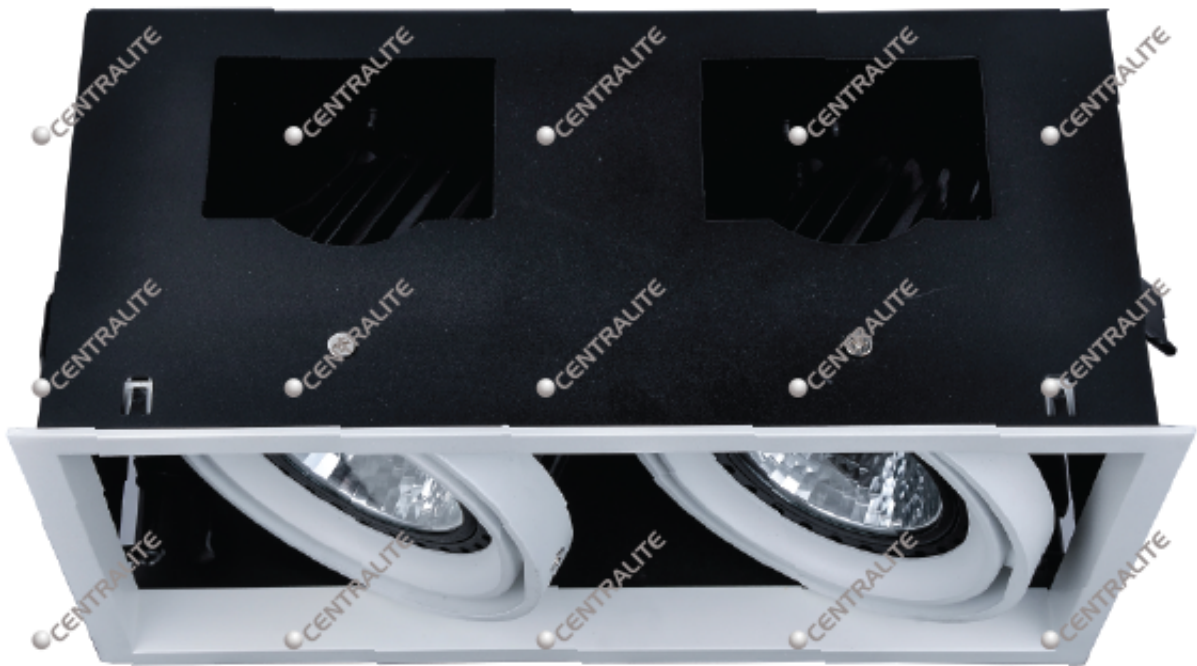

# DLR 288 COOPER GB 2 Eyes LP 24D

### General Information

Code	AB2050/24D
Name	DLR 288 COOPER GB 2 Eyes LP 24D
Category	Down Light
Brand	CENTRALITE

### Mechanical and Housing

Housing	Aluminium Die Casting
---------	-----------------------

<b>Finished</b>	White Finished
<b>Cover</b>	Tempered Glass
<b>Length</b>	288mm
<b>Width</b>	146mm
<b>Height</b>	133mm
<b>Cut Off</b>	175x135mm