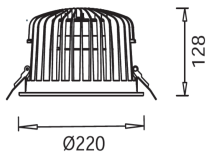

DLR 220 Cube 5000

Fixture

General Information

Code	AB3092
Name	DLR 220 Cube 5000
Category	Down Light
Brand	CENTRALITE

Light Technical

Light Distribution	
Beam Angle	120°

Mechanical and Housing

Housing	Aluminium Die Casting
Finished	White Finished
Cover	Acrylic
Diameter	220mm
Height	128mm
Cut Off	205mm

Dimension

205