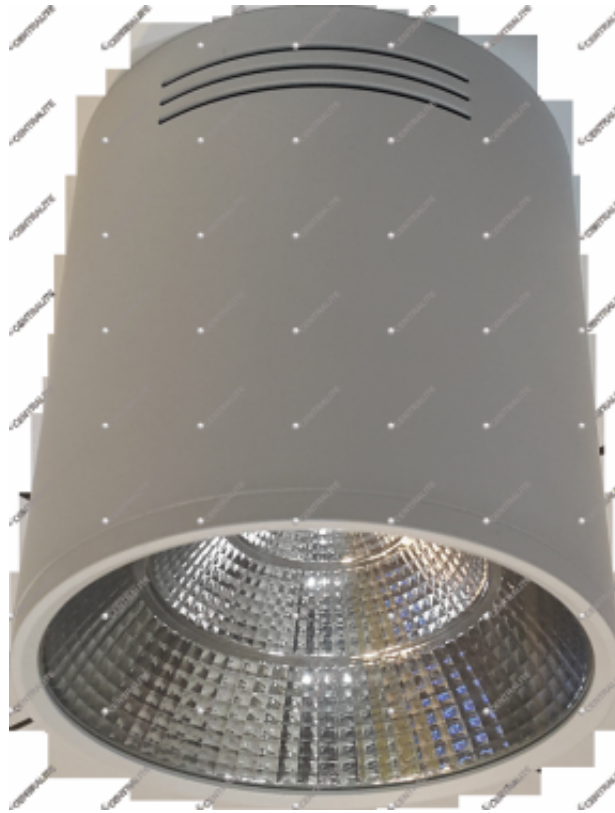

DLO Pillow 150 LP 36D

Fixture

General Information

Code	AB8159/36D
Name	DLO Pillow 150 LP 36D
Category	Down Light
Brand	CENTRALITE

Light Technical

Light Distribution	
Beam Angle	36°

Operating and Electrical

Maximum Wattage	32W
------------------------	-----

Mechanical and Housing

Housing	Aluminium Die Casting
Finished	White Finished
Cover	Tempered Glass
Diameter	140mm
Height	150mm