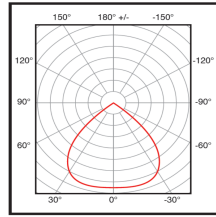

Light Distribution

Operating and Electrical

Input Voltage	120-277V
Wattage	60W
Power Factor	0.9
THD	

Temperature

Minimum ambient temperature	-35°C
Maximum ambient temperature	50°C

Mechanical and Housing

Housing	Aluminium Die Casting
Diameter	370mm
Height	260mm