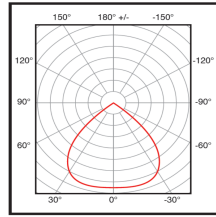

Mechanical and Housing

Housing	Aluminium Die Casting
Diameter	512mm
Height	340mm