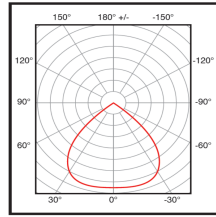

INXIMO High Bay 18KLM 857 90D

LED module

General Information

Code	AV8018/857/90D
Name	INXIMO High Bay 18KLM 857 90D
Category	LED Module
Brand	CENTRALITE
Lifetime	50,000hours
Weight	5.80kg
Application	Warehouse Factory Cold Room Supermarket

Light Technical

Lumen	18,000lm
Lumen efficacy	130lm/W
CCT	5,700K

Light Distribution

Operating and Electrical

Input Voltage	120-277V
Wattage	138W
Power Factor	0.98
THD	

Temperature

Minimum ambient temperature	-35°C
Maximum ambient temperature	50°C