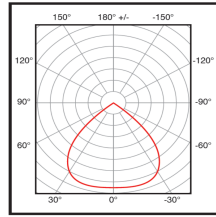

INXIMO High Bay 24KLM 857 90D

LED module

General Information

Code	AV8024/857/90D
Name	INXIMO High Bay 24KLM 857 90D
Category	LED Module
Brand	CENTRALITE
Lifetime	50,000hours
Weight	6.60kg
Application	Warehouse Factory Cold Room Supermarket

Light Technical

Lumen	24,000lm
Lumen efficacy	130lm/W
CCT	5,700K

Light Distribution

Operating and Electrical

Input Voltage	120-277V
Wattage	184W
Power Factor	0.98
THD	

Temperature

Minimum ambient temperature	-35°C
Maximum ambient temperature	50°C

Mechanical and Housing

Housing	Aluminium Die Casting
Diameter	380mm
Height	170mm