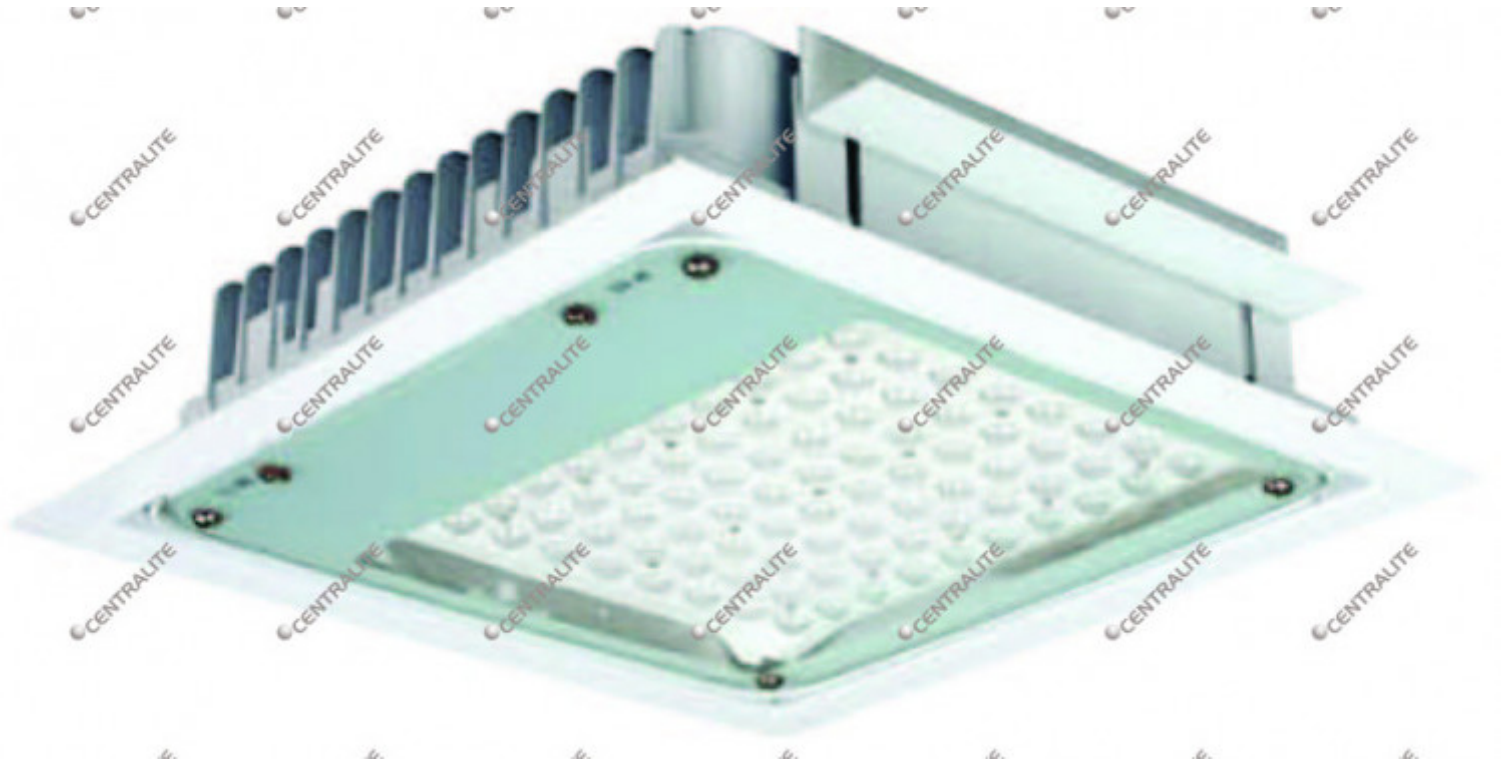

Rook Bay RS 100W 857 90D

LED module

General Information

Code	AV8510/857/90D
Name	Rook Bay RS 100W 857 90D
Category	High Bay
Brand	CENTRALITE
Lifetime	50,000hours
Weight	9kg
Application	Warehouse Factory Cold Room Supermarket

Light Technical

Lumen	12,000lm
Lumen efficacy	130lm/W
CCT	5,700K

Light Distribution

Operating and Electrical

Input Voltage	120-277V
Wattage	100W
Power Factor	0.9
THD	

Temperature

Minimum ambient temperature	-35°C
Maximum ambient temperature	50°C

Mechanical and Housing

Housing	Aluminium Die Casting
Length	335mm
Width	335mm
Height	130mm