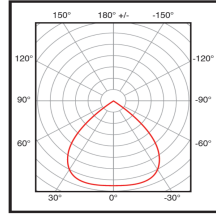

Light Distribution

Operating and Electrical

Input Voltage	120-277V
Wattage	100W
Power Factor	0.9
THD	

Temperature

Minimum ambient temperature	-35°C
Maximum ambient temperature	50°C

Mechanical and Housing

Housing	Aluminium Die Casting
Length	335mm
Width	335mm
Height	130mm