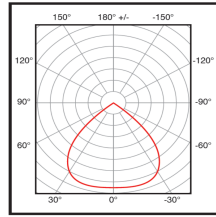

Light Distribution

Operating and Electrical

Input Voltage	120-277V
Wattage	150W
Power Factor	0.9
THD	

Temperature

Minimum ambient temperature	-35°C
Maximum ambient temperature	50°C

Mechanical and Housing

Housing	Aluminium Die Casting
Length	428mm
Width	398mm
Height	90mm