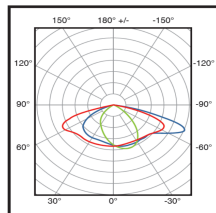

MetroSoul 422 FD

Fixture

General Information

Code	AW1019
Name	MetroSoul 422 FD
Category	Street Light
Brand	CENTRALITE

Light Technical

Light Distribution

Operating and Electrical

Maximum Wattage	100W
-----------------	------

Mechanical and Housing

IP Rating	65
Housing	Aluminium Die Casting
Finished	Grey finished
Length	422mm
Width	318mm
Height	132mm

Dimension	
------------------	---