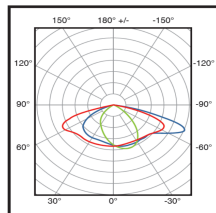

MetroSoul 422 FD

Fixture

General Information

| | |
|----------|------------------|
| Code | AW1019 |
| Name | MetroSoul 422 FD |
| Category | Street Light |
| Brand | CENTRALITE |

Light Technical

Light Distribution

Operating and Electrical

| | |
|-----------------|------|
| Maximum Wattage | 100W |
|-----------------|------|

Mechanical and Housing

| | |
|------------------|-----------------------|
| IP Rating | 65 |
| Housing | Aluminium Die Casting |
| Finished | Grey finished |
| Length | 422mm |
| Width | 318mm |
| Height | 132mm |