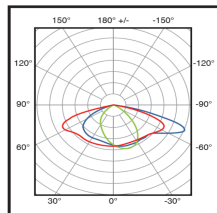

MetroSoul 422 FD

Fixture

General Information

Code	AW1019
Name	MetroSoul 422 FD
Category	Street Light
Brand	CENTRALITE

Light Technical

Light Distribution

Operating and Electrical

Maximum Wattage	100W
-----------------	------

Mechanical and Housing

IP Rating	65
Housing	Aluminium Die Casting
Finished	Grey finished
Length	422mm
Width	318mm
Height	132mm