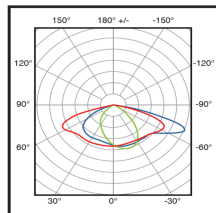

MetroSoul 522 FD

Fixture

General Information

Code	AW1020
Name	MetroSoul 522 FD
Category	Street Light
Brand	CENTRALITE

Light Technical

Light Distribution

Operating and Electrical

Maximum Wattage	150W
-----------------	------

Mechanical and Housing

IP Rating	65
Housing	Aluminium Die Casting
Finished	Grey finished
Length	522mm
Width	318mm
Height	132mm