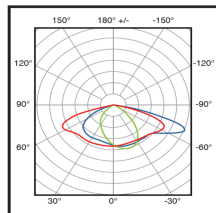

MetroSoul 853 FD

Fixture

General Information

Code	AW1021
Name	MetroSoul 853 FD
Category	Street Light
Brand	CENTRALITE

Light Technical

Light Distribution

Operating and Electrical

Maximum Wattage	240W
-----------------	------

Mechanical and Housing

IP Rating	65
Housing	Aluminium Die Casting
Finished	Grey finished
Length	853mm
Width	318mm
Height	132mm