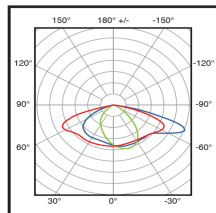

MetroSoul 853 FD

Fixture

General Information

| | |
|----------|------------------|
| Code | AW1021 |
| Name | MetroSoul 853 FD |
| Category | Street Light |
| Brand | CENTRALITE |

Light Technical

Light Distribution

Operating and Electrical

| | |
|-----------------|------|
| Maximum Wattage | 240W |
|-----------------|------|

Mechanical and Housing

| | |
|------------------|-----------------------|
| IP Rating | 65 |
| Housing | Aluminium Die Casting |
| Finished | Grey finished |
| Length | 853mm |
| Width | 318mm |
| Height | 132mm |