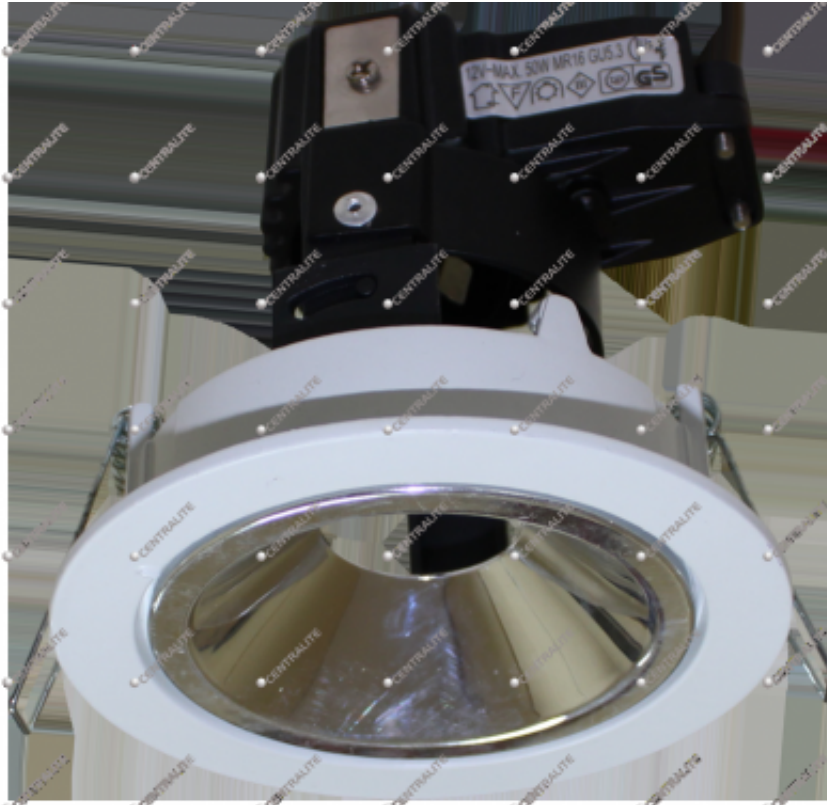

Halogen Flexy Circle

Fixture

General Information

| | |
|----------|----------------------|
| Code | B5290 |
| Name | Halogen Flexy Circle |
| Category | Down Light |
| Brand | CENTRALITE |

Mechanical and Housing

| | |
|----------|-----------------------|
| Housing | Aluminium Die Casting |
| Finished | White Finished |
| Diameter | 104mm |
| Height | 100mm |
| Cut Off | 90mm |