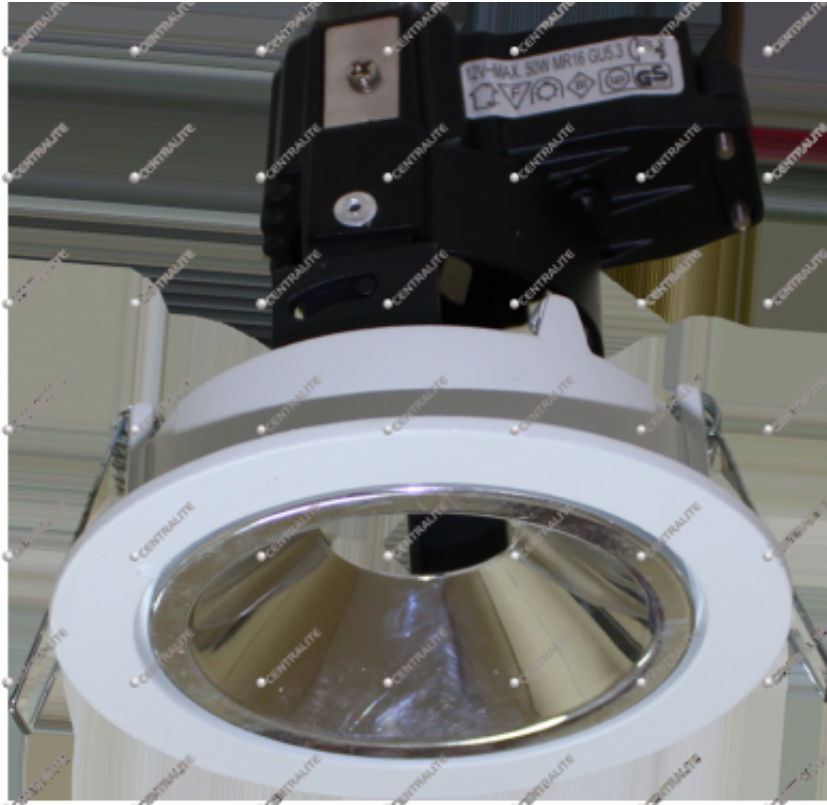

Halogen Flexy Circle

Fixture

General Information

Code	B5290
Name	Halogen Flexy Circle
Category	Down Light
Brand	CENTRALITE

Mechanical and Housing

Housing	Aluminium Die Casting
Finished	White Finished
Diameter	104mm
Height	100mm
Cut Off	90mm