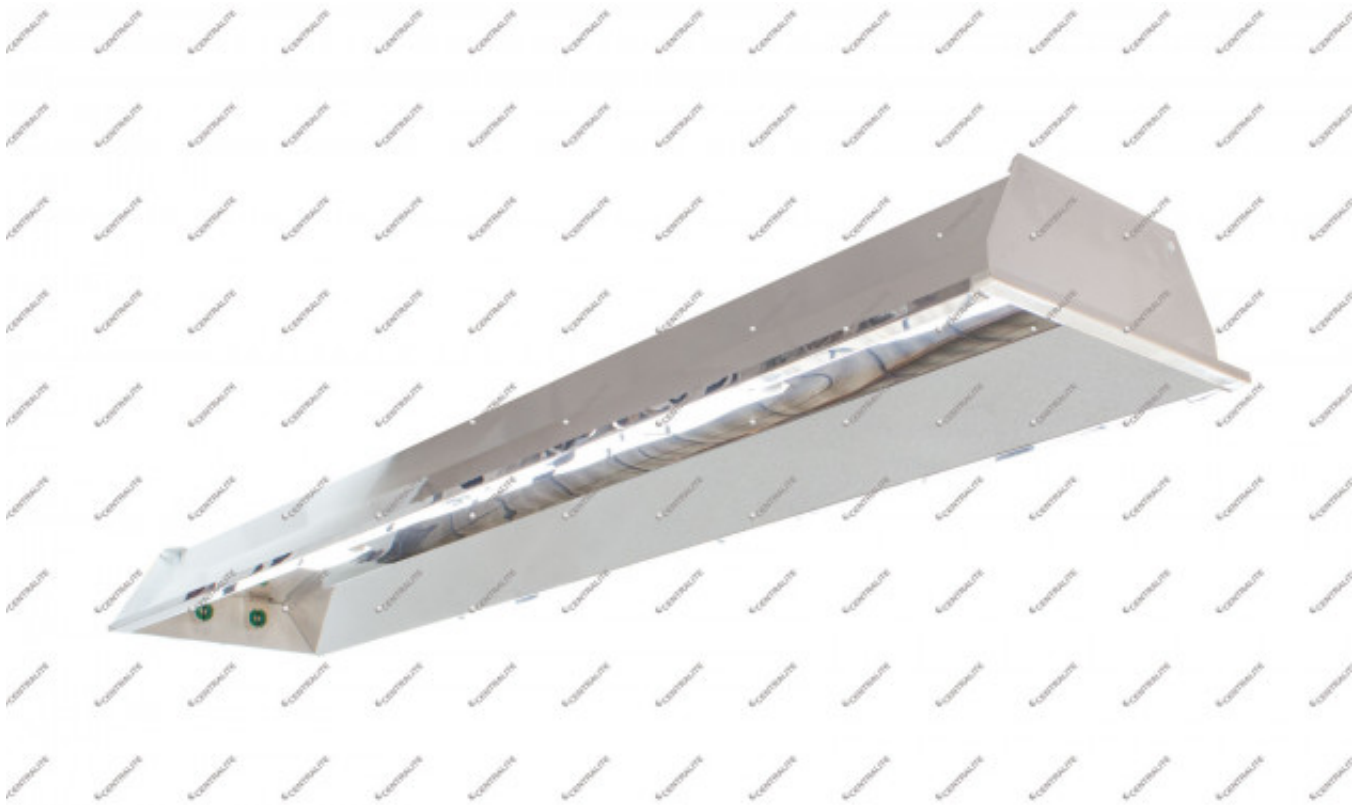

TKI Glossy 2x36

Fixture

General Information

Code	T1461
Name	TKI Glossy 2x36
Category	Office Lighting
Brand	CENTRALITE

Mechanical and Housing

IP Rating	20
Housing	Steel Plate
Finished	White Finished
Reflector	Anodized Aluminium
Length	1,250mm
Width	260mm

Height	100mm
--------	-------
