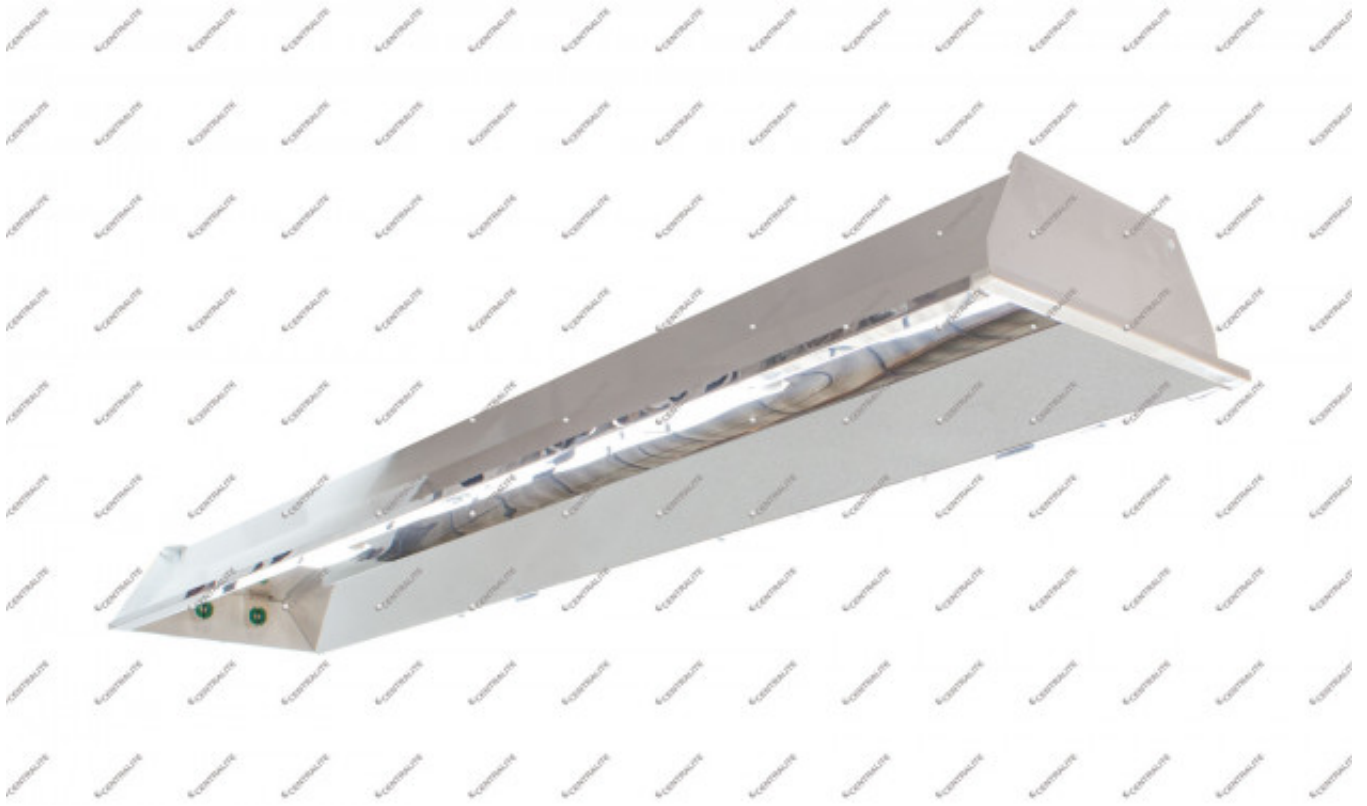

TKI Glossy 2x36

Fixture

General Information

Code	T1461
Name	TKI Glossy 2x36
Category	Office Lighting
Brand	CENTRALITE

Mechanical and Housing

IP Rating	20
Housing	Steel Plate
Finished	White Finished
Reflector	Anodized Aluminium
Length	1,250mm
Width	260mm