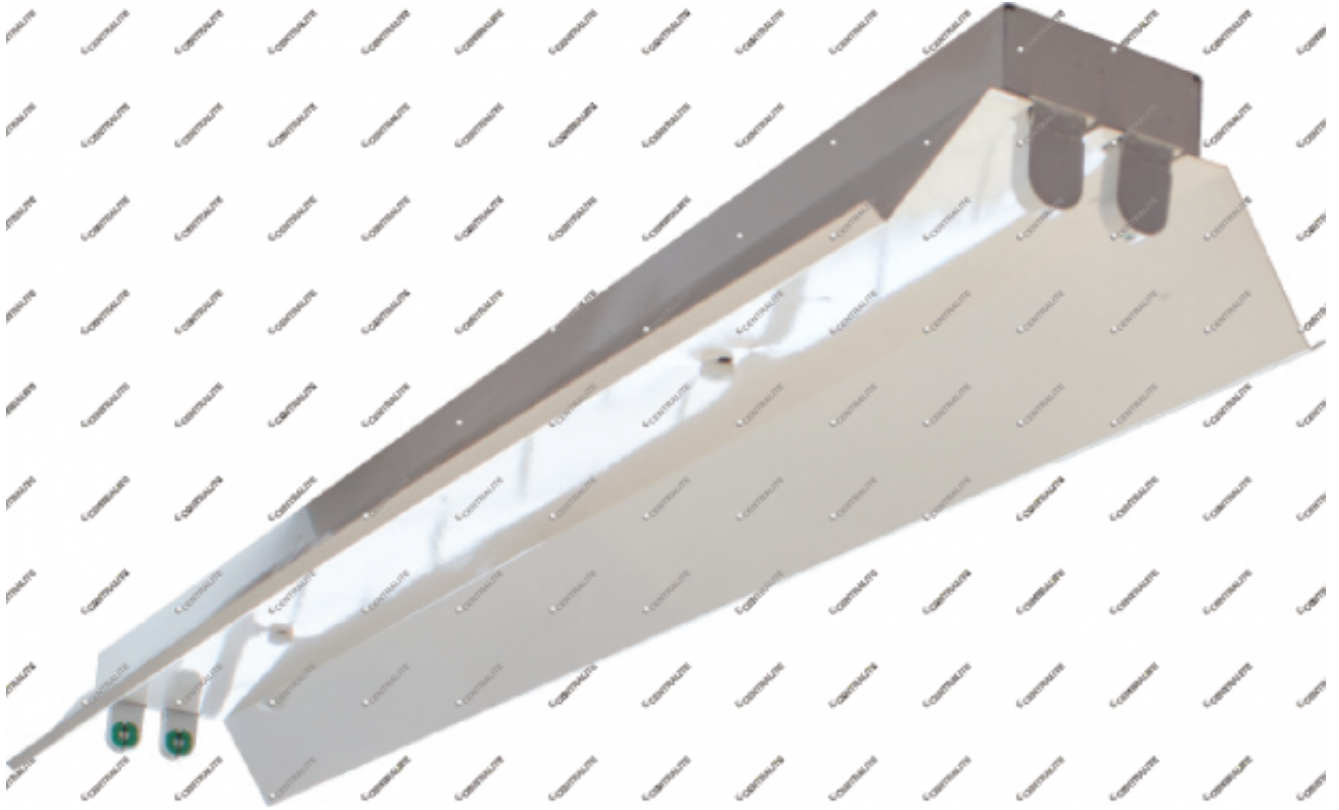

# TKO 2x18

### General Information

<b>Code</b>	T2121
<b>Name</b>	TKO 2x18
<b>Category</b>	Office Lighting
<b>Brand</b>	CENTRALITE

### Mechanical and Housing

<b>IP Rating</b>	20
<b>Housing</b>	Steel Plate
<b>Finished</b>	White Finished
<b>Length</b>	610mm
<b>Width</b>	200mm
<b>Height</b>	100mm