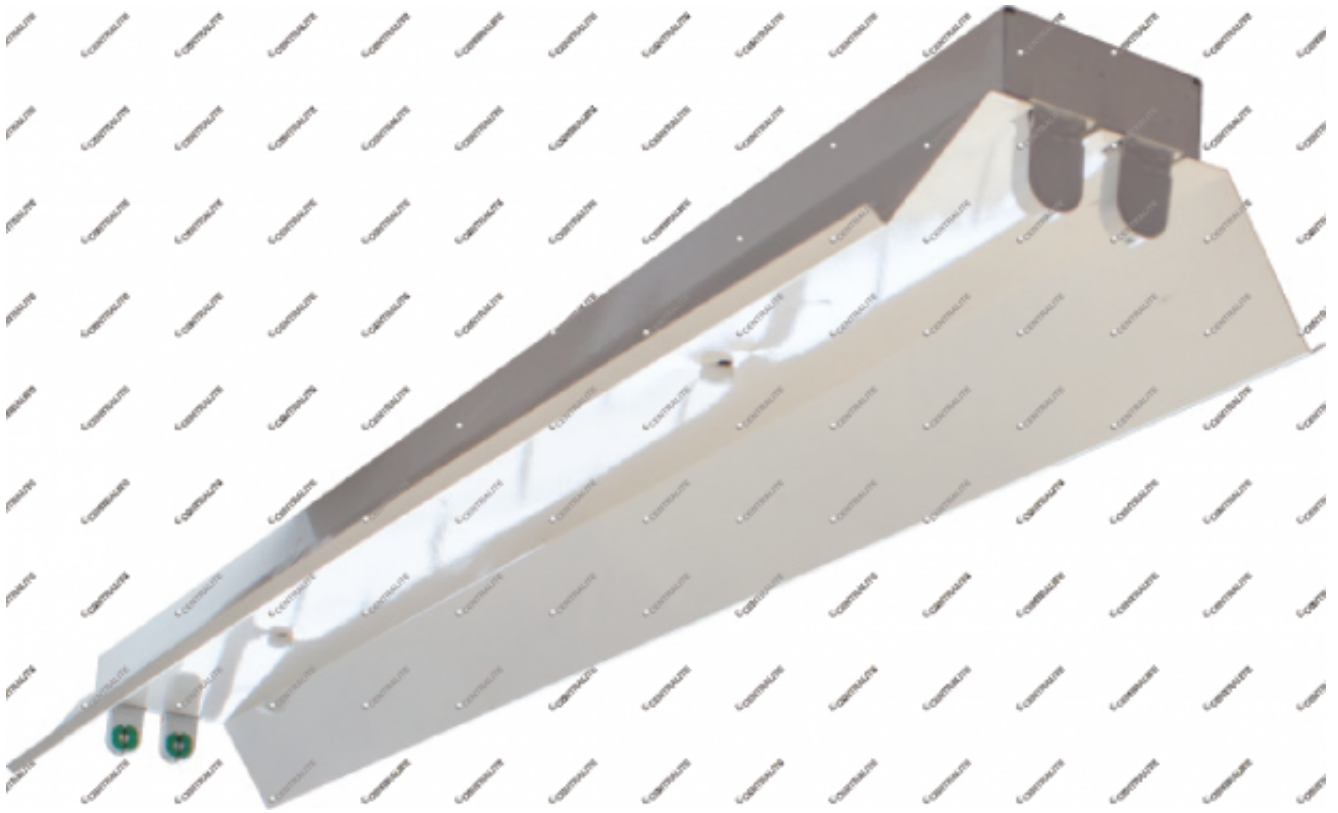

# TKO 2x18

### General Information

<b>Code</b>	T2121
<b>Name</b>	TKO 2x18
<b>Category</b>	Office Lighting
<b>Brand</b>	CENTRALITE

### Mechanical and Housing

<b>IP Rating</b>	20
<b>Housing</b>	Steel Plate
<b>Finished</b>	White Finished
<b>Length</b>	610mm
<b>Width</b>	200mm
<b>Height</b>	100mm