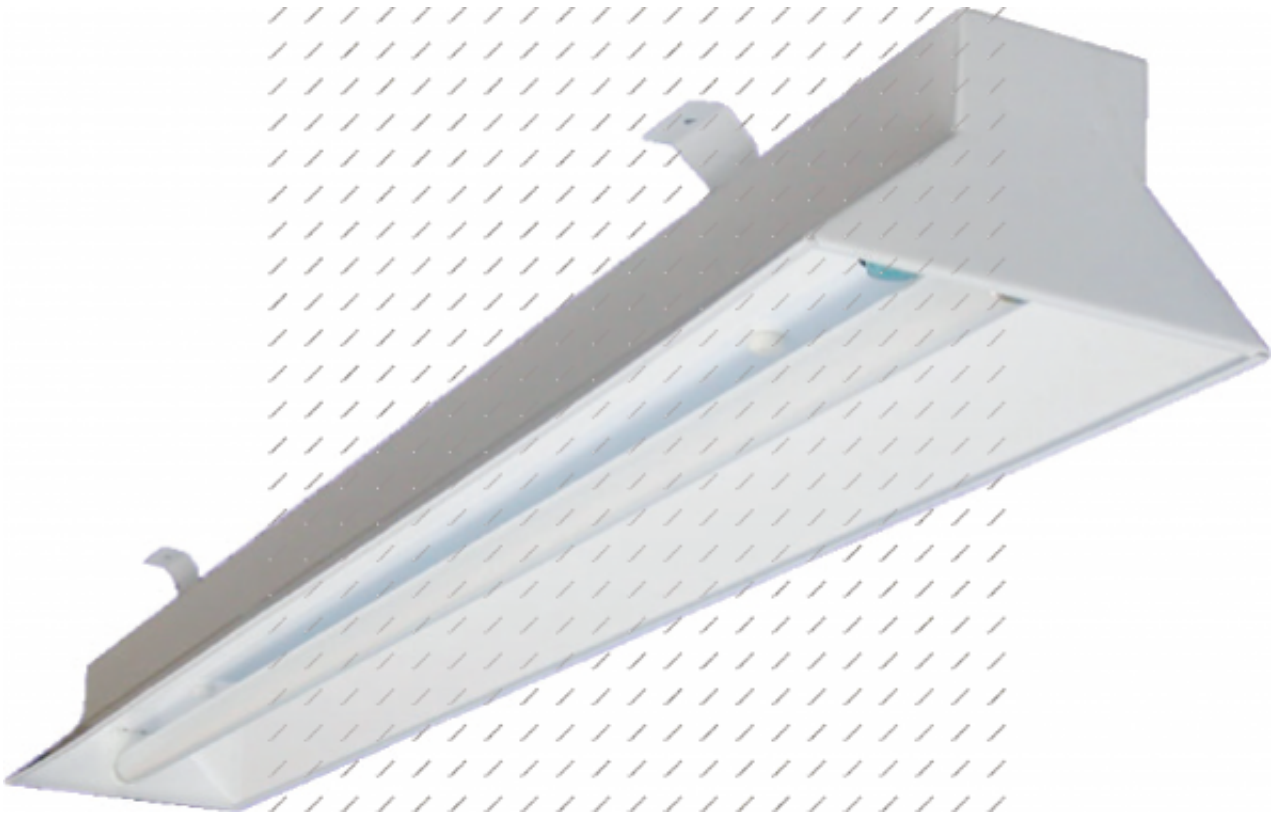

# TKO Outdoor 1x18

### General Information

<b>Code</b>	T3411
<b>Name</b>	TKO Outdoor 1x18
<b>Category</b>	Office Lighting
<b>Brand</b>	CENTRALITE

### Mechanical and Housing

<b>IP Rating</b>	20
<b>Housing</b>	Steel Plate
<b>Finished</b>	White Finished
<b>Length</b>	610mm
<b>Width</b>	150mm
<b>Height</b>	100mm