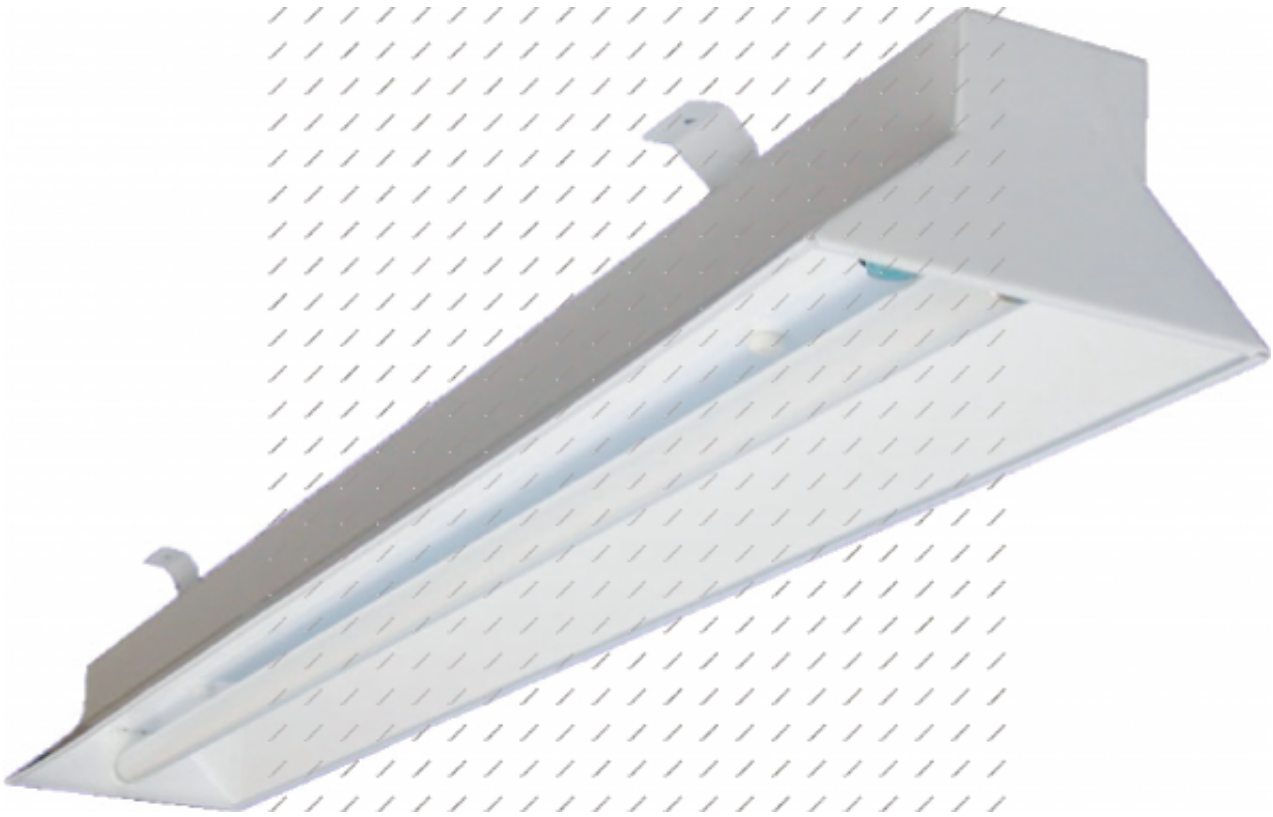

# TKO Outdoor 2x18

### General Information

<b>Code</b>	T3421
<b>Name</b>	TKO Outdoor 2x18
<b>Category</b>	Office Lighting
<b>Brand</b>	CENTRALITE

### Mechanical and Housing

<b>IP Rating</b>	20
<b>Housing</b>	Steel Plate
<b>Finished</b>	White Finished
<b>Length</b>	610mm
<b>Width</b>	200mm
<b>Height</b>	100mm