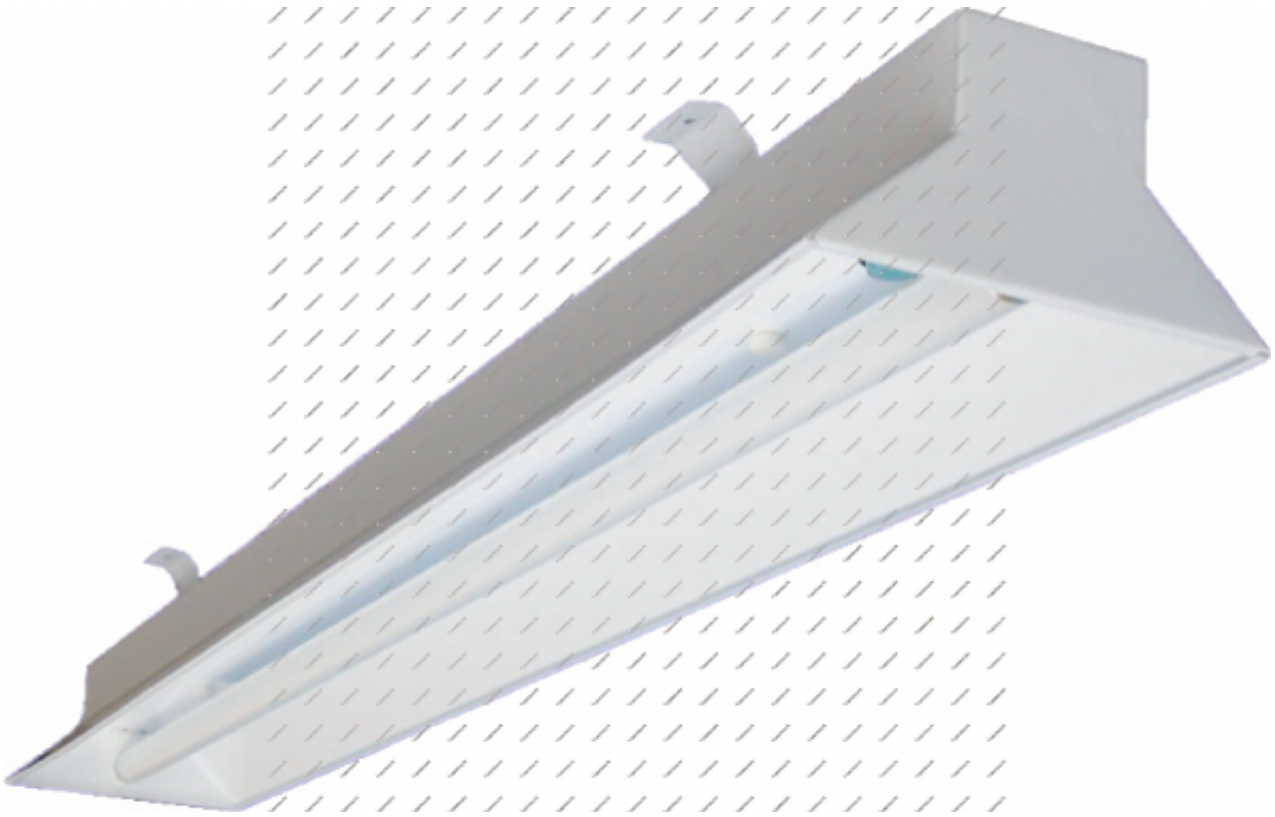

# TKO Outdoor 2x18

### General Information

<b>Code</b>	T3421
<b>Name</b>	TKO Outdoor 2x18
<b>Category</b>	Office Lighting
<b>Brand</b>	CENTRALITE

### Mechanical and Housing

<b>IP Rating</b>	20
<b>Housing</b>	Steel Plate
<b>Finished</b>	White Finished
<b>Length</b>	610mm
<b>Width</b>	200mm
<b>Height</b>	100mm