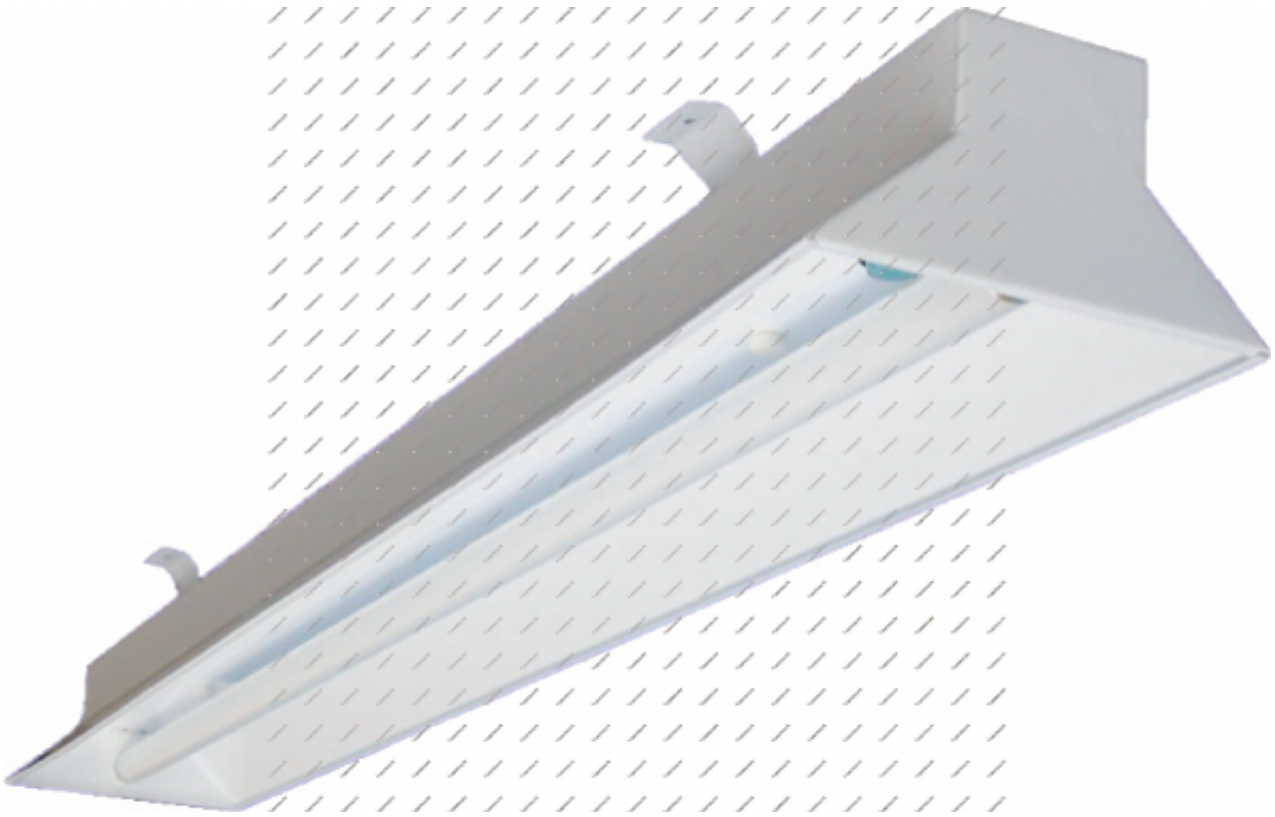

# TKO Outdoor 1x36

### General Information

<b>Code</b>	T3511
<b>Name</b>	TKO Outdoor 1x36
<b>Category</b>	Office Lighting
<b>Brand</b>	CENTRALITE

### Mechanical and Housing

<b>IP Rating</b>	20
<b>Housing</b>	Steel Plate
<b>Finished</b>	White Finished
<b>Length</b>	1,220mm
<b>Width</b>	150mm
<b>Height</b>	100mm