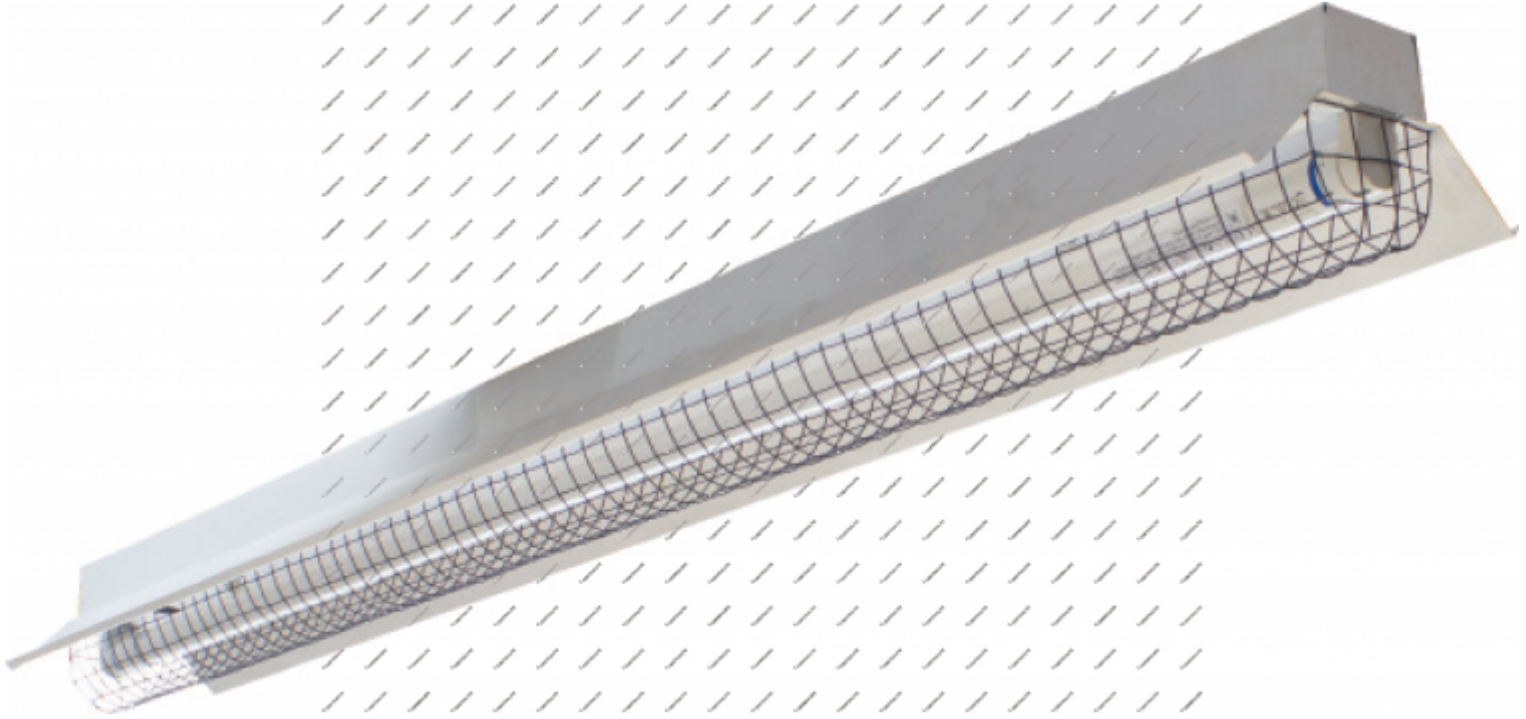

# TKO Ram 2x18

### General Information

<b>Code</b>	T3721
<b>Name</b>	TKO Ram 2x18
<b>Category</b>	Office Lighting
<b>Brand</b>	CENTRALITE

### Mechanical and Housing

<b>IP Rating</b>	20
<b>Housing</b>	Steel Plate
<b>Finished</b>	White Finished
<b>Length</b>	610mm
<b>Width</b>	200mm
<b>Height</b>	100mm